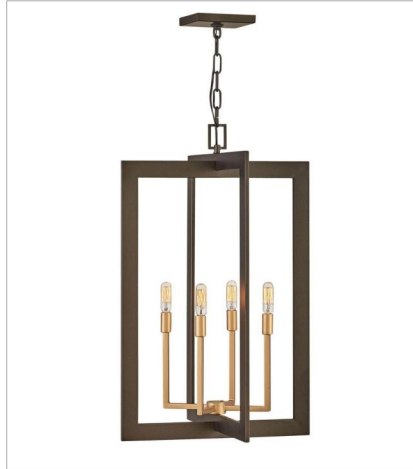

ANDERS

Anders is a staunch supporter of mixed metals and shapes. Metallic Matte Bronze finish rectangles intersect to create the boxy, open outer frame as the circular, spoked Deluxe Gold Accent finish candelabra branches out from inside. These contrasting but complementary elements make a powerful contribution to a transitional decor.

FINISH: Metallic Matte Bronze with Deluxe Gold accents

4343MM
SMALL SINGLE TIER
12" W, 22.8" H
LED Lamp
4-5w Cand. LED, 60w Equiv.

4344MM
MEDIUM SINGLE TIER
18" W, 28.8" H
Socket

4345MM
LARGE SINGLE TIER
22" W, 36.8" H
LED Lamp
5-5w Cand. LED, 60w Equiv.

4348MM
EIGHT LIGHT LINEAR
48" W, 16.8" H
LED Lamp
8-5w Cand. LED, 60w Equiv.