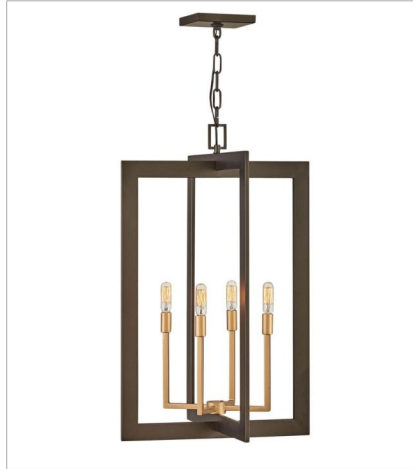

ANDERS

Anders is a staunch supporter of mixed metals and shapes. Metallic Matte Bronze finish rectangles intersect to create the boxy, open outer frame as the circular, spoked Deluxe Gold Accent finish candelabra branches out from inside. These contrasting but complementary elements make a powerful contribution to a transitional decor.

FINISH: Metallic Matte Bronze with Deluxe Gold accents

4343MM
SMALL SINGLE TIER
12" W, 22.8" H
Socketed
4-5w Cand. LED, 60w Equiv.

4344MM
MEDIUM SINGLE TIER
18" W, 28.8" H
Socketed

4345MM
LARGE SINGLE TIER
22" W, 36.8" H
Socketed
5-5w Cand. LED, 60w Equiv.

4348MM
EIGHT LIGHT LINEAR
48" W, 16.8" H
Socketed
8-5w Cand. LED, 60w Equiv.