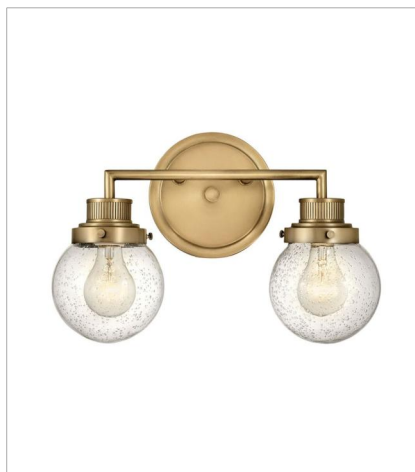

POPPY

Poppy features clear glass spheres that bubble out of the refined, ribbed Chrome or Heritage Brass fitters to create a simple, yet sophisticated silhouette. An elegant, stepped backplate and crisp crossbar anchor this airy design. Poppy showcases mid-century style with a spectacular spin.

FINISH: Heritage Brass
GLASS: Clear Seedy

5930HB
SINGLE LIGHT VANITY
5.3" W, 9.5" H
Socketed
1-8w Med. LED, 100w Equiv.

5932HB
TWO LIGHT VANITY
14.8" W, 10" H
Socketed
2-8w Med. LED, 100w Equiv.

5933HB
THREE LIGHT VANITY
24.3" W, 10" H
Socketed
3-8w Med. LED, 100w Equiv.