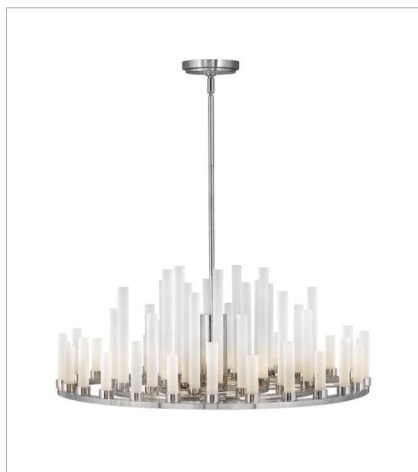

TRINITY

The stunning silhouette may suggest rows of candles burning at different rates as in days of old, yet Trinity is modern in every aspect. Each frosted glass column is evenly lit with integrated LED, producing 50 points of light in undulating fashion along the Polished Nickel or Heritage Brass bars. The effect is breathtaking, unexpected and completely spectacular.

FINISH: Polished Nickel
GLASS: Frosted

FR46106PNI
MEDIUM SINGLE TIER
27.3" W, 10.8" H
Integrated LED
50-1w LED *Included

FR46108PNI
LED LINEAR
48" W, 10.8" H
Integrated LED
50-1w LED *Included