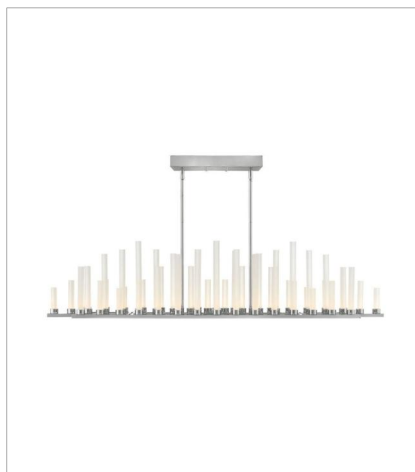

TRINITY

The stunning silhouette may suggest rows of candles burning at different rates as in days of old, yet Trinity is modern in every aspect. Each frosted glass column is evenly lit with integrated LED, producing 50 points of light in undulating fashion along the Polished Nickel or Heritage Brass bars. The effect is breathtaking, unexpected and completely spectacular.

FINISH: Polished Nickel
GLASS: Frosted

FR46106PNI
MEDIUM SINGLE TIER
27.3" W, 10.8" H
Integrated LED
50-1w LED *Included

FR46108PNI
LED LINEAR
48" W, 10.8" H
Integrated LED
50-1w LED *Included