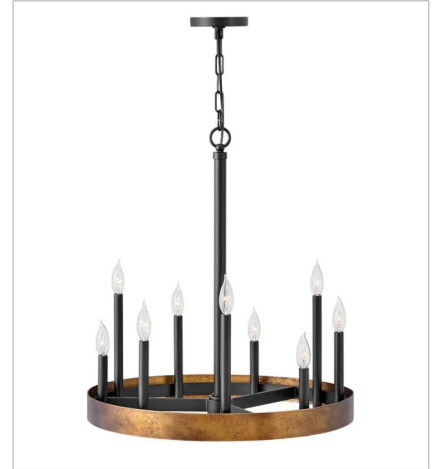

# WELLS

Authentic, vintage lighting that feels at home in an industrial setting is right in the wheelhouse for Wells. A wide, weathered band of solid weathered brass lays a firm foundation for a striking centerpiece to any space. Tapered candle sleeves reach up at staggered heights to create a true old world aesthetic.

**FINISH:** Weathered Brass with Black accents

**3864WA**  
LARGE TWELVE LIGHT LINEAR  
60.3" W, 35.8" H  
Socketed  
12-5w Cand. LED, 60w Equiv.

**3865WA**  
LARGE SINGLE TIER CHANDELIER  
45.3" W, 33" H  
Socketed  
15-5w Cand. LED, 60w Equiv.

**3866WA**  
MEDIUM SINGLE TIER  
24" W, 26" H  
Socketed  
9-5w Cand. LED, 60w Equiv.

**3867WA**  
MEDIUM ORB CHANDELIER  
30" W, 43.3" H  
Socketed  
12-5w Cand. LED, 60w Equiv.

**3868WA**  
LARGE SINGLE TIER  
45.3" W, 30.3" H  
Socketed  
18-5w Cand. LED, 60w Equiv.

**3869WA**  
TWELVE LIGHT LINEAR  
35.8" W, 30.3" H  
Socketed  
12-5w Cand. LED, 60w Equiv.