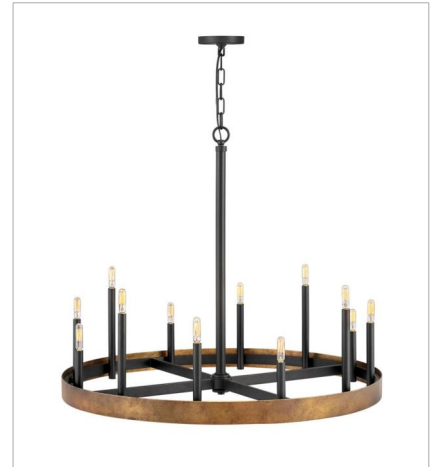

# WELLS

Authentic, vintage lighting that feels at home in an industrial setting is right in the wheelhouse for Wells. A wide, weathered band of solid weathered brass lays a firm foundation for a striking centerpiece to any space. Tapered candle sleeves reach up at staggered heights to create a true old world aesthetic.

**FINISH:** Weathered Brass with Black accents

**3864WA**  
LARGE TWELVE LIGHT LINEAR  
60.3" W, 35.8" H  
Socketed  
12-5w Cand. LED, 60w Equiv.

**3865WA**  
LARGE SINGLE TIER CHANDELIER  
45.3" W, 33" H  
Socketed  
15-5w Cand. LED, 60w Equiv.

**3866WA**  
MEDIUM SINGLE TIER  
24" W, 26" H  
Socketed  
9-5w Cand. LED, 60w Equiv.

**3867WA**  
MEDIUM ORB CHANDELIER  
30" W, 43.3" H  
Socketed  
12-5w Cand. LED, 60w Equiv.

**3868WA**  
LARGE SINGLE TIER  
45.3" W, 30.3" H  
Socketed  
18-5w Cand. LED, 60w Equiv.

**3869WA**  
TWELVE LIGHT LINEAR  
35.8" W, 30.3" H  
Socketed  
12-5w Cand. LED, 60w Equiv.