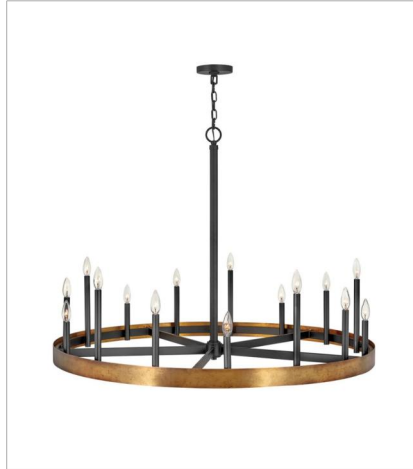

# WELLS

Authentic, vintage lighting that feels at home in an industrial setting is right in the wheelhouse for Wells. A wide, weathered band of solid weathered brass lays a firm foundation for a striking centerpiece to any space. Tapered candle sleeves reach up at staggered heights to create a true old world aesthetic.

**FINISH:** Weathered Brass with Black accents

**3864WA**  
LARGE TWELVE LIGHT LINEAR  
60.3" W, 35.8" H  
Socketed  
12-5w Cand. LED, 60w Equiv.

**3865WA**  
LARGE SINGLE TIER CHANDELIER  
45.3" W, 33" H  
Socketed  
15-5w Cand. LED, 60w Equiv.

**3866WA**  
MEDIUM SINGLE TIER  
24" W, 26" H  
Socketed  
9-5w Cand. LED, 60w Equiv.

**3867WA**  
MEDIUM ORB CHANDELIER  
30" W, 43.3" H  
Socketed  
12-5w Cand. LED, 60w Equiv.

**3868WA**  
LARGE SINGLE TIER  
45.3" W, 30.3" H  
Socketed  
18-5w Cand. LED, 60w Equiv.

**3869WA**  
TWELVE LIGHT LINEAR  
35.8" W, 30.3" H  
Socketed  
12-5w Cand. LED, 60w Equiv.