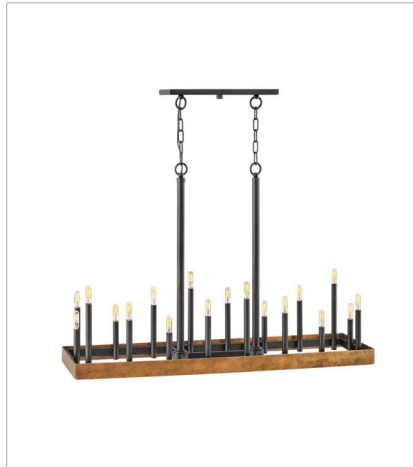

# WELLS

Authentic, vintage lighting that feels at home in an industrial setting is right in the wheelhouse for Wells. A wide, weathered band of solid weathered brass lays a firm foundation for a striking centerpiece to any space. Tapered candle sleeves reach up at staggered heights to create a true old world aesthetic.

**FINISH:** Weathered Brass with Black accents

**3864WA**  
LARGE TWELVE LIGHT LINEAR  
60.3" W, 35.8" H  
Socketed  
12-5w Cand. LED, 60w Equiv.

**3865WA**  
LARGE SINGLE TIER CHANDELIER  
45.3" W, 33" H  
Socketed  
15-5w Cand. LED, 60w Equiv.

**3866WA**  
MEDIUM SINGLE TIER  
24" W, 26" H  
Socketed  
9-5w Cand. LED, 60w Equiv.

**3867WA**  
MEDIUM ORB CHANDELIER  
30" W, 43.3" H  
Socketed  
12-5w Cand. LED, 60w Equiv.

**3868WA**  
LARGE SINGLE TIER  
45.3" W, 30.3" H  
Socketed  
18-5w Cand. LED, 60w Equiv.

**3869WA**  
TWELVE LIGHT LINEAR  
35.8" W, 30.3" H  
Socketed  
12-5w Cand. LED, 60w Equiv.