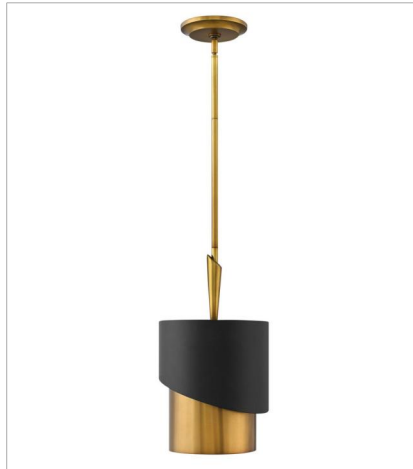

GIGI

GIGI's asymmetrical silhouette creates a dramatic statement. The collection's sleek lines impart both glamour and sophistication while the stylish two-tone Heritage Brass and Satin Black finish combination delivers the ultimate in chic.

FINISH: Heritage Brass with Black accents

FR34310HBR
SINGLE LIGHT SCONCE
5" W, 11.5" H
Socketed
1-5w Cand. LED, 60w Equiv.

FR34317HBR
SMALL PENDANT
10" W, 18.3" H
Socketed
1-14w Med. LED, 100w Equiv.

FR34318HBR
EXTRA LARGE DRUM
32" W, 18.3" H
Socketed
8-5w Cand. LED, 60w Equiv.

FR34314HBR
MEDIUM DRUM
21" W, 15.5" H
Socketed
3-5w Cand. LED, 60w Equiv.

FR34315HBR
LARGE DRUM
26" W, 15.3" H
Socketed
5-5w Cand. LED, 60w Equiv.

HINKLEY

HINKLEY
33000 Pin Oak Parkway
Avon Lake, OH 44012