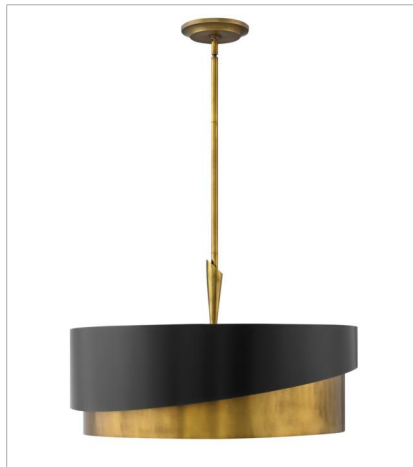

GIGI

GIGI's asymmetrical silhouette creates a dramatic statement. The collection's sleek lines impart both glamour and sophistication while the stylish two-tone Heritage Brass and Satin Black finish combination delivers the ultimate in chic.

FINISH: Heritage Brass with Black accents

FR34310HBR
SINGLE LIGHT SCONCE
5" W, 11.5" H
Socketed
1-5w Cand. LED, 60w Equiv.

FR34317HBR
SMALL PENDANT
10" W, 18.3" H
Socketed
1-14w Med. LED, 100w Equiv.

FR34318HBR
EXTRA LARGE DRUM
32" W, 18.3" H
Socketed
8-5w Cand. LED, 60w Equiv.

FR34314HBR
MEDIUM DRUM
21" W, 15.5" H
Socketed
3-5w Cand. LED, 60w Equiv.

FR34315HBR
LARGE DRUM
26" W, 15.3" H
Socketed
5-5w Cand. LED, 60w Equiv.

HINKLEY

HINKLEY
33000 Pin Oak Parkway
Avon Lake, OH 44012