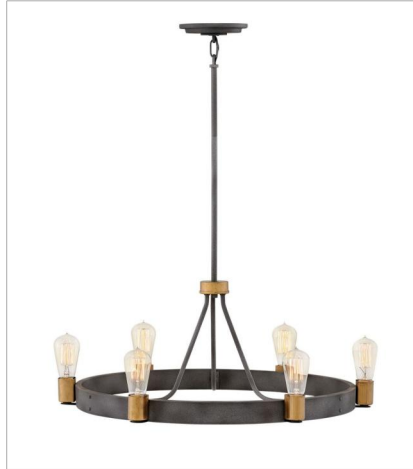

# SILAS

With striking simplicity, Silas is a throwback to an era where basic, hardworking design was expected. A single, wide Aged Zinc finish ring does the heavy lifting, but Heritage Brass finish fitters and accents are the perfect complement. The result is an uncluttered, industrial centerpiece to any space.

**FINISH:** Aged Zinc with Heritage Brass accents

**4264DZ**  
SMALL SINGLE TIER  
22" W, 11" H  
Socketed  
4-14w Med. LED, 100w Equiv. or 4-100w Med.

**4266DZ**  
MEDIUM SINGLE TIER  
28.8" W, 12" H  
Socketed  
6-14w Med. LED, 100w Equiv.

**4268DZ**  
LARGE SINGLE TIER  
33" W, 13" H  
Socketed  
8-14w Med. LED, 100w Equiv.

**4263DZ**  
SMALL SEMI-FLUSH MOUNT  
17" W, 10.5" H  
Socketed  
3-14w Med. LED, 100w Equiv.