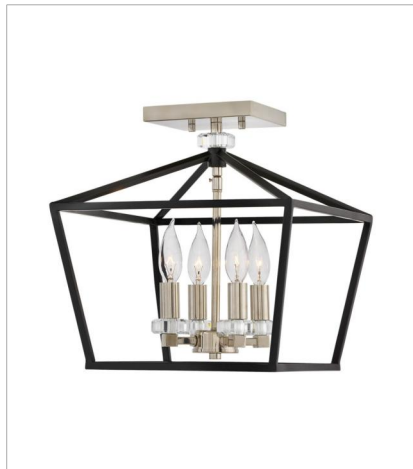

# STINSON

For a classic statement-maker, Stinson hits the mark. A robust open and airy cage, designed for maximum impact in a bold Black and Polished Nickel finish, is accompanied by refined sparkling crystal accents to create the perfect mix of traditional appeal and industrial panache.

**FINISH:** Black with Polished Nickel accents

**3534BK**  
EIGHT LIGHT LINEAR  
34" W, 25" H  
Socketed  
8-5w Cand. LED, 60w Equiv.

**3535BK**  
MEDIUM OPEN FRAME PENDANT  
16" W, 23" H  
Socketed  
4-5w Cand. LED, 60w Equiv.

**3536BK**  
LARGE OPEN FRAME  
18" W, 27.3" H  
Socketed  
4-5w Cand. LED, 60w Equiv.

**3539BK**  
SIX LIGHT LINEAR  
42" W, 24.5" H  
Socketed  
6-5w Cand. LED, 60w Equiv.

**3533BK**  
MEDIUM SEMI-FLUSH MOUNT  
13" W, 13.5" H  
Socketed  
4-5w Cand. LED, 60w Equiv.