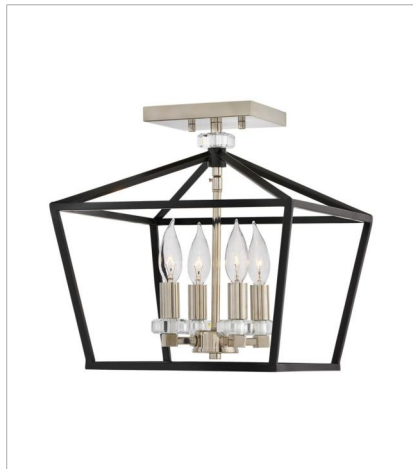

STINSON

For a classic statement-maker, Stinson hits the mark. A robust open and airy cage, designed for maximum impact in a bold Black and Polished Nickel finish, is accompanied by refined sparkling crystal accents to create the perfect mix of traditional appeal and industrial panache.

FINISH: Black with Polished Nickel accents

3534BK
EIGHT LIGHT LINEAR
34" W, 25" H
Socketed
8-5w Cand. LED, 60w Equiv.

3535BK
MEDIUM OPEN FRAME PENDANT
16" W, 23" H
Socketed
4-5w Cand. LED, 60w Equiv.

3536BK
LARGE OPEN FRAME
18" W, 27.3" H
Socketed
4-5w Cand. LED, 60w Equiv.

3539BK
SIX LIGHT LINEAR
42" W, 24.5" H
Socketed
6-5w Cand. LED, 60w Equiv.

3533BK
MEDIUM SEMI-FLUSH MOUNT
13" W, 13.5" H
Socketed
4-5w Cand. LED, 60w Equiv.

HINKLEY

HINKLEY
33000 Pin Oak Parkway
Avon Lake, OH 44012