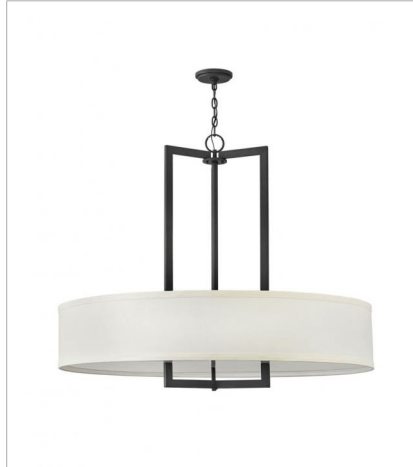

3214KZ
MEDIUM SINGLE TIER
29" W, 24" H
Socket
4-100w Med.

3219KZ
LARGE DRUM PENDANT
40" W, 33.5" H
Socket
9-100w Med.