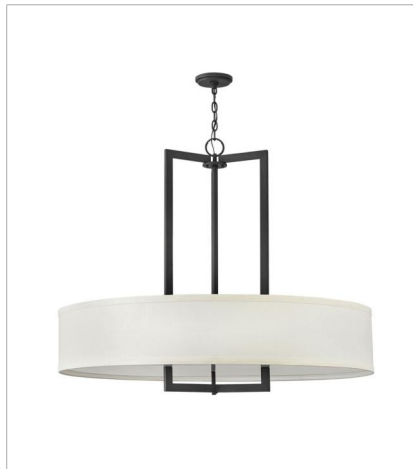

HAMPTON

Hampton is a modern transitional design, offering the ultimate in urban sophistication. The minimal, rectangular frame, paired with a decorative acrylic etched bottom lens, is softened by a contemporary off-white linen drum shade.

FINISH: Buckeye Bronze
SHADE: Off-White Linen Hardback

3202KZ
TWO LIGHT SCONCE
15" W, 12" H
Socketed
2-5w Cand. LED, 60w Equiv.

3204KZ
MEDIUM DRUM
26" W, 30.3" H
Socketed
3-14w Med. LED, 100w Equiv.

3214KZ
MEDIUM SINGLE TIER
29" W, 24" H
Socketed

3218KZ
FOUR LIGHT LINEAR
42" W, 26" H
Socketed
4-14w Med. LED, 100w Equiv.

3219KZ
LARGE DRUM PENDANT
40" W, 33.5" H
Socketed
9-14w Med. LED, 100w Equiv.

3200KZ
SMALL SEMI-FLUSH MOUNT
15" W, 11.8" H
Socketed
3-14w Med. LED, 60w Equiv.

FINISH: Buckeye Bronze
SHADE: Off-White Linen Hardback

3201KZ
MEDIUM SEMI-FLUSH MOUNT
20" W, 12" H
Socketed
3-14w Med. LED, 75w Equiv.

3211KZ
LARGE SEMI-FLUSH MOUNT
26" W, 14.5" H
Socketed
3-14w Med. LED, 100w Equiv.