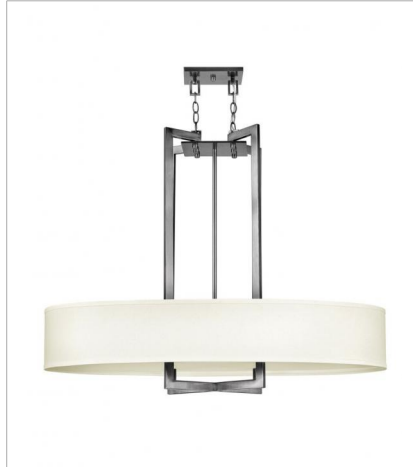

3208AN
LARGE OVAL DRUM
40" W, 31.3" H
Socket
4-100w Med.