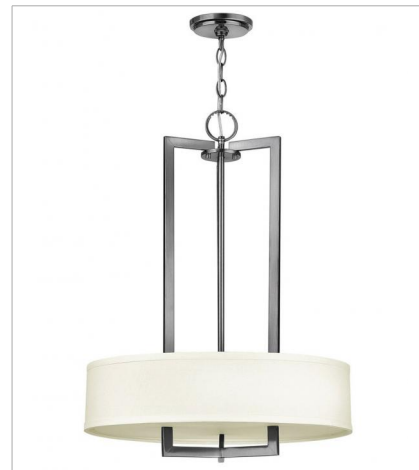

# HAMPTON

Hampton is a modern transitional design, offering the ultimate in urban sophistication. The minimal, rectangular frame, paired with a decorative acrylic etched bottom lens, is softened by a contemporary off-white linen drum shade.

**FINISH:** Antique Nickel  
**SHADE:** Off-White Linen Hardback

**3202AN**  
TWO LIGHT SCONCE  
15" W, 12" H  
Socket  
2-60w Cand.

**3210AN**  
SINGLE LIGHT SCONCE  
6.8" W, 12" H  
Socket  
1-100w Med.

**3203AN**  
SMALL DRUM  
20" W, 26.5" H  
Socket  
3-60w Med.

**3204AN**  
MEDIUM DRUM  
26" W, 30.3" H  
Socket  
3-100w Med.

**3205AN**  
LARGE DRUM PENDANT  
16" W, 32.8" H  
Socket  
3-60w Med.

**3206AN**  
LARGE DRUM  
30" W, 33" H  
Socket  
3-100w Med.