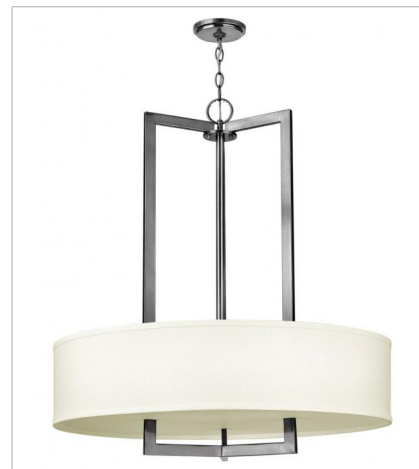

# HAMPTON

Hampton is a modern transitional design, offering the ultimate in urban sophistication. The minimal, rectangular frame, paired with a decorative acrylic etched bottom lens, is softened by a contemporary off-white linen drum shade.

**FINISH:** Antique Nickel  
**SHADE:** Off-White Linen Hardback

**3202AN**  
TWO LIGHT SCONCE  
15" W, 12" H  
Socket  
2-60w Cand.

**3210AN**  
SINGLE LIGHT SCONCE  
6.8" W, 12" H  
Socket  
1-100w Med.

**3203AN**  
SMALL DRUM  
20" W, 26.5" H  
Socket  
3-60w Med.

**3204AN**  
MEDIUM DRUM  
26" W, 30.3" H  
Socket  
3-100w Med.

**3205AN**  
LARGE DRUM PENDANT  
16" W, 32.8" H  
Socket  
3-60w Med.

**3206AN**  
LARGE DRUM  
30" W, 33" H  
Socket  
3-100w Med.