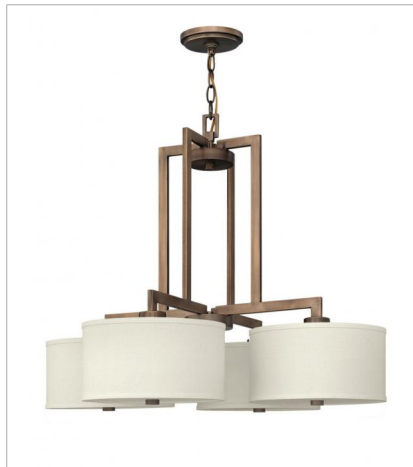

HAMPTON

Hampton is a modern transitional design, offering the ultimate in urban sophistication. The minimal, rectangular frame, paired with a decorative acrylic etched bottom lens, is softened by a contemporary off-white linen drum shade.

FINISH: Brushed Bronze
SHADE: Off-White Linen Hardback

3202BR
TWO LIGHT SCONCE
15" W, 12" H
Socket
2-60w Cand.

3210BR
SINGLE LIGHT SCONCE
6.8" W, 12" H
Socket
1-100w Med.

3203BR
SMALL DRUM
20" W, 26.5" H
Socket
3-60w Med.

FINISH: Brushed Bronze
SHADE: Off-White Linen Hardback

3207BR
SMALL PENDANT
7" W, 11.8" H
Socket
1-100w Med.

3208BR
LARGE OVAL DRUM
40" W, 31.3" H
Socket
4-100w Med.

3209BR
SMALL SINGLE TIER
24.8" W, 24.5" H
Socket
4-100w Med.

3212BR
MEDIUM DRUM PENDANT
12.3" W, 29.8" H
Socket
4-60w Cand.

3214BR
MEDIUM SINGLE TIER
29" W, 24" H
Socket
4-100w Med.

3217BR
SMALL DRUM PENDANT
9.3" W, 22.5" H
Socket
1-100w Med.

HAMPTON

Hampton is a modern transitional design, offering the ultimate in urban sophistication. The minimal, rectangular frame, paired with a decorative acrylic etched bottom lens, is softened by a contemporary off-white linen drum shade.