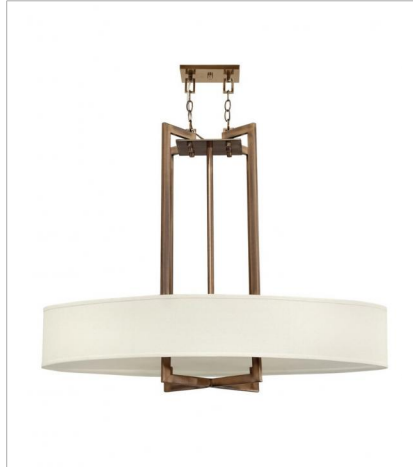

HAMPTON

Hampton is a modern transitional design, offering the ultimate in urban sophistication. The minimal, rectangular frame, paired with a decorative acrylic etched bottom lens, is softened by a contemporary off-white linen drum shade.

FINISH: Brushed Bronze
SHADE: Off-White Linen Hardback

3202BR
TWO LIGHT SCONCE
15" W, 12" H
Socket
2-60w Cand.

3210BR
SINGLE LIGHT SCONCE
6.8" W, 12" H
Socket
1-100w Med.

3203BR
SMALL DRUM
20" W, 26.5" H
Socket
3-60w Med.

FINISH: Brushed Bronze
SHADE: Off-White Linen Hardback

3207BR
SMALL PENDANT
7" W, 11.8" H
Socket
1-100w Med.

3208BR
LARGE OVAL DRUM
40" W, 31.3" H
Socket
4-100w Med.

3209BR
SMALL SINGLE TIER
24.8" W, 24.5" H
Socket
4-100w Med.

3212BR
MEDIUM DRUM PENDANT
12.3" W, 29.8" H
Socket
4-60w Cand.

3214BR
MEDIUM SINGLE TIER
29" W, 24" H
Socket
4-100w Med.

3217BR
SMALL DRUM PENDANT
9.3" W, 22.5" H
Socket
1-100w Med.

HAMPTON

Hampton is a modern transitional design, offering the ultimate in urban sophistication. The minimal, rectangular frame, paired with a decorative acrylic etched bottom lens, is softened by a contemporary off-white linen drum shade.