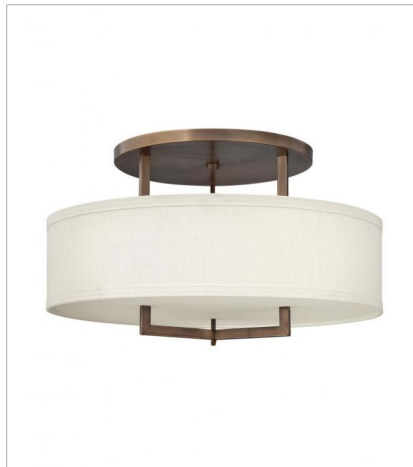

3211BR
LARGE SEMI-FLUSH MOUNT
26" W, 14.5" H
Socket
3-100w Med.

HINKLEY

HINKLEY
33000 Pin Oak Parkway
Avon Lake, OH 44012

PHONE: (440) 653-5500
Toll Free: 1 (800) 446-5539

hinkley.com