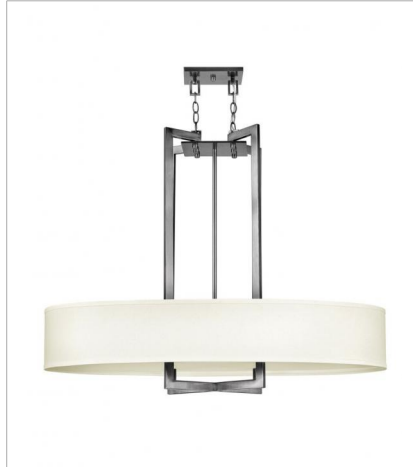

HAMPTON

Hampton is a modern transitional design, offering the ultimate in urban sophistication. The minimal, rectangular frame, paired with a decorative acrylic etched bottom lens, is softened by a contemporary off-white linen drum shade.

FINISH: Antique Nickel
SHADE: Off-White Linen Hardback

3202AN
TWO LIGHT SCONCE
15" W, 12" H
Socket
2-60w Cand.

3210AN
SINGLE LIGHT SCONCE
6.8" W, 12" H
Socket
1-100w Med.

3203AN
SMALL DRUM
20" W, 26.5" H
Socket
3-60w Med.

PHONE: (440) 653-5500
Toll Free: 1 (800) 446-5539

hinkley.com

HAMPTON

Hampton is a modern transitional design, offering the ultimate in urban sophistication. The minimal, rectangular frame, paired with a decorative acrylic etched bottom lens, is softened by a contemporary off-white linen drum shade.

FINISH: Antique Nickel
SHADE: Off-White Linen Hardback

3207AN
SMALL PENDANT
7" W, 11.8" H
Socket
1-100w Med.

3208AN
LARGE OVAL DRUM
40" W, 31.3" H
Socket
4-100w Med.

3209AN
SMALL SINGLE TIER
24.8" W, 24.5" H
Socket
4-100w Med.