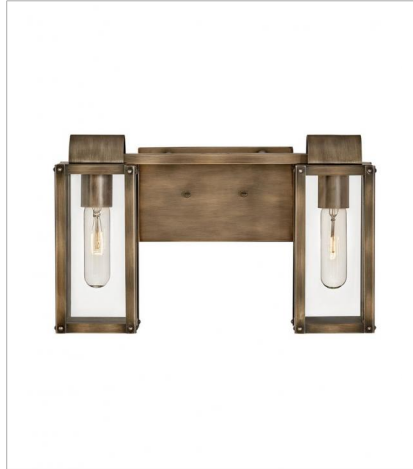

SAG HARBOR

Heritage
COLLECTIVE

Sag Harbor unites updated elements with time-tested details. A simple, clean cage in a Burnished Bronze or Antique Brushed Aluminum finish anchors a knurled brass socket to forge an unforgettable mixed metal look. Durable, aluminum construction combines with clear glass panels to create a beacon of enduring style.

FINISH: Burnished Bronze
GLASS: Clear

5860BU
SINGLE LIGHT VANITY
4.5" W, 9.5" H
Socket
1-100w Med.

5862BU
TWO LIGHT VANITY
15" W, 9.5" H
Socket
2-100w Med.

5863BU
THREE LIGHT VANITY
23" W, 9.5" H
Socket
3-100w Med.

2840BU
SMALL WALL MOUNT LANTERN
5.5" W, 16.3" H
Socket
1-100w Med.

2845BU
LARGE WALL MOUNT LANTERN
5.5" W, 21.3" H
Socket
1-100w Med.

HINKLEY

HINKLEY
33000 Pin Oak Parkway
Avon Lake, OH 44012

PHONE: (440) 653-5500
Toll Free: 1 (800) 446-5539