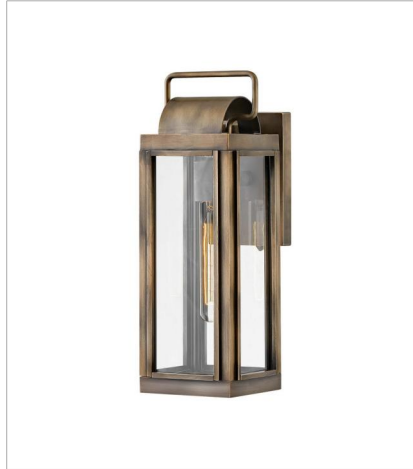

SAG HARBOR

Heritage
COLLECTIBLE

Sag Harbor unites updated elements with time-tested details. A simple, clean cage design in a Burnished Bronze or Black with Burnished Bronze finish anchors a knurled brass socket to forge an unforgettable mixed-metal look. The durable aluminum construction, combined with clear glass panels, creates a beacon of enduring style.

FINISH: Burnished Bronze
GLASS: Clear

2840BU
MEDIUM WALL MOUNT LANTERN
5.5" W, 16.3" H
Socketed
1-10w Med. LED, 100w Equiv.

2840BU-LL
MEDIUM WALL MOUNT LANTERN
5.5" W, 16.3" H
Socketed
1-2w Med. LED *Included

2844BU
MEDIUM WIDE WALL MOUNT LANTERN
9" W, 16.5" H
Socketed
2-5w Cand. LED, 60w Equiv.

2845BU
LARGE WALL MOUNT LANTERN
5.5" W, 21.3" H
Socketed
1-10w Med. LED, 100w Equiv.

2845BU-LL
LARGE WALL MOUNT LANTERN
5.5" W, 21.3" H
Socketed
1-4w Med. LED *Included