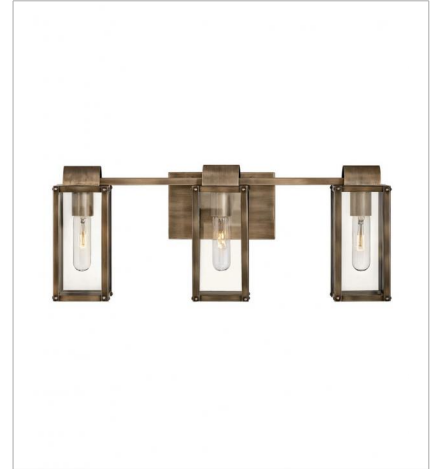

SAG HARBOR

Heritage
COLLECTIVE

Sag Harbor unites updated elements with time-tested details. A simple, clean cage in a Burnished Bronze or Antique Brushed Aluminum finish anchors a knurled brass socket to forge an unforgettable mixed metal look. Durable, aluminum construction combines with clear glass panels to create a beacon of enduring style.

FINISH: Burnished Bronze
GLASS: Clear

5860BU
SINGLE LIGHT VANITY
4.5" W, 9.5" H
Socket
1-100w Med.

5862BU
TWO LIGHT VANITY
15" W, 9.5" H
Socket
2-100w Med.

5863BU
THREE LIGHT VANITY
23" W, 9.5" H
Socket
3-100w Med.