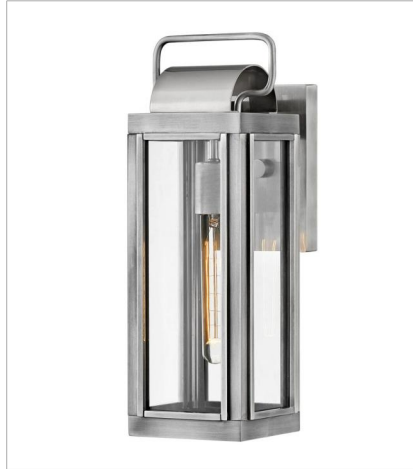

SAG HARBOR

Heritage
COLLECTIVE

Sag Harbor unites updated elements with time-tested details. A simple, clean cage in a Burnished Bronze or Antique Brushed Aluminum finish anchors a knurled brass socket to forge an unforgettable mixed metal look. Durable, aluminum construction combines with clear glass panels to create a beacon of enduring style.

FINISH: Antique Brushed Aluminum
GLASS: Clear

2840AL
SMALL WALL MOUNT LANTERN
5.5" W, 16.3" H
Socketed
1-10w Med. LED, 100w Equiv.

2840AL-LL
MEDIUM WALL MOUNT LANTERN
5.5" W, 16.3" H
Socketed
1-5w Med. LED *Included

2844AL
MEDIUM WALL MOUNT LANTERN
9" W, 16.5" H
Socketed
2-5w Cand. LED, 60w Equiv.

2845AL
LARGE WALL MOUNT LANTERN
5.5" W, 21.3" H
Socketed
1-10w Med. LED, 100w Equiv.

2845AL-LL
LARGE WALL MOUNT LANTERN
5.5" W, 21.3" H
Socketed
1-5w Med. LED *Included