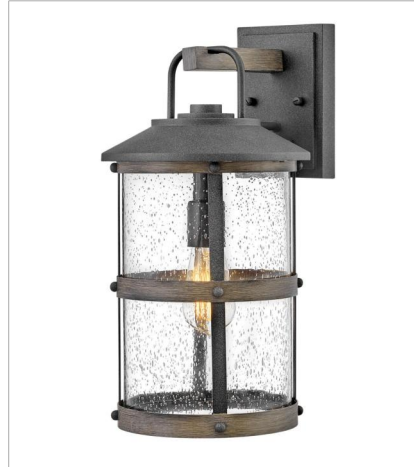

2680DZ-LL
MEDIUM WALL MOUNT LANTERN
7.3" W, 14.5" H
Socketed
1-5w Med. LED *Included

2684DZ-LV
MEDIUM WALL MOUNT LANTERN 12V
9" W, 17.3" H
Socketed
1-3.50w Med. LED *Included