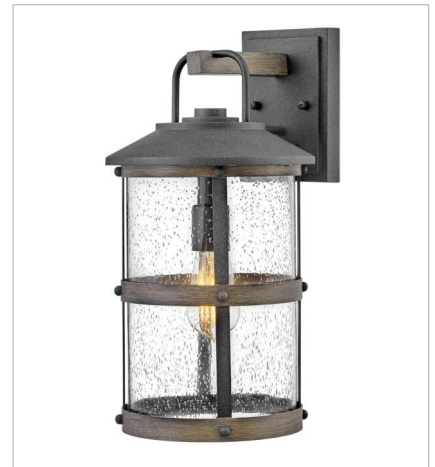

2684DZ
MEDIUM WALL MOUNT LANTERN
9" W, 17.3" H
Socketed
1-12w Med. LED, 100w Equiv.

HINKLEY

HINKLEY
33000 Pin Oak Parkway
Avon Lake, OH 44012

PHONE: (440) 653-5500
Toll Free: 1 (800) 446-5539

hinkley.com