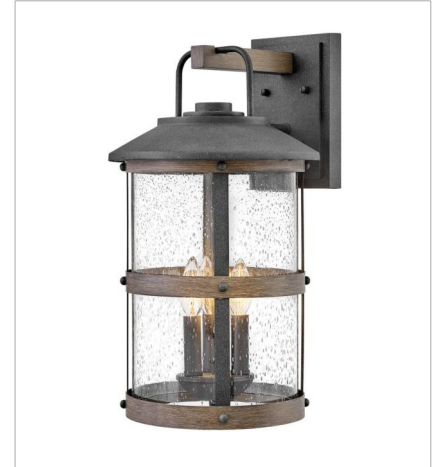

2684DZ
MEDIUM WALL MOUNT LANTERN
9" W, 17.3" H
Socketed
1-12w Med. LED, 100w Equiv.

2685DZ
LARGE WALL MOUNT LANTERN
10.5" W, 19.8" H
Socketed
3-5w Cand. LED, 60w Equiv.