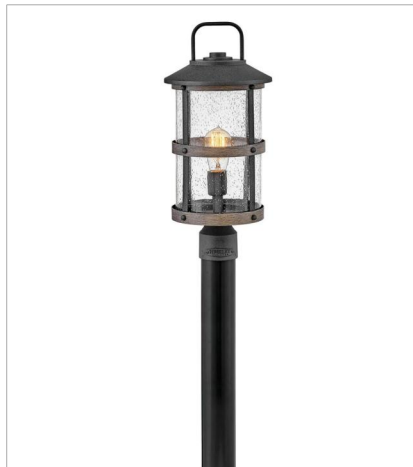

2687DZ-LV
MEDIUM POST TOP OR PIER MOU...
9" W, 18.8" H
Socketed
1-3.50w Med. LED *Included

HINKLEY

HINKLEY
33000 Pin Oak Parkway
Avon Lake, OH 44012

PHONE: (440) 653-5500
Toll Free: 1 (800) 446-5539

hinkley.com