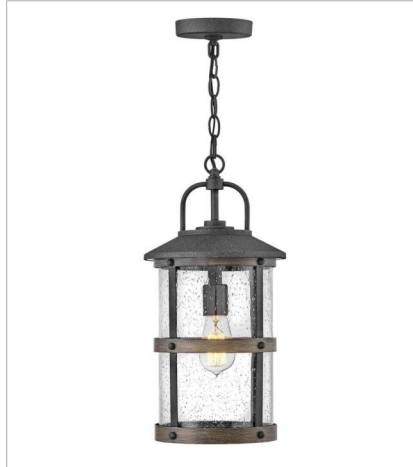

2682DZ
MEDIUM HANGING LANTERN
9" W, 17.8" H
Socketed
1-12w Med. LED, 100w Equiv.