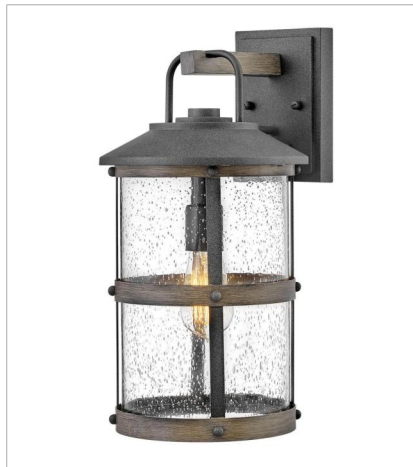

2684DZ-LV
MEDIUM WALL MOUNT LANTERN 12V
9" W, 17.3" H
Socketed
1-3.50w Med. LED *Included