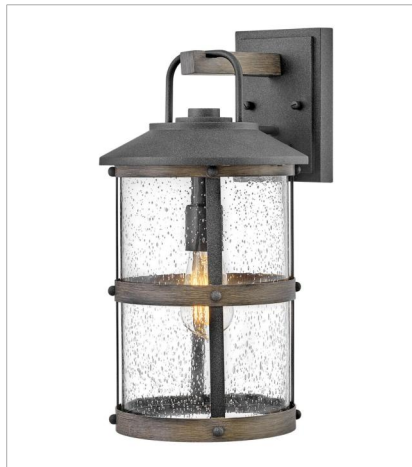

LAKEHOUSE

The look is relaxed, but the components of Lakehouse are quietly satisfying. Lakehouse features a distressed, Aged Zinc finish with clear seedy glass. Driftwood Grey finish rings add a wooden look to round out the coastal casual style. Cast aluminum construction ensures Lakehouse will withstand for years. Blissfully simple, yet all the details are memorable.

FINISH: Aged Zinc with Driftwood Gray accents, Aged Zinc
GLASS: Clear Seedy

2689DZ
MEDIUM SINGLE TIER
42" W, 32" H
Socketed
6-10w Med. LED, 100w Equiv.

2689DZ-LV
LARGE SINGLE TIER 12V CHAND...
42" W, 32" H
Socketed
6-3.50w Med. LED *Included

2680DZ
SMALL WALL MOUNT LANTERN
7.3" W, 14.5" H
Socketed
1-12w Med. LED, 100w Equiv.

2684DZ
MEDIUM WALL MOUNT LANTERN
9" W, 17.3" H
Socketed
1-12w Med. LED, 100w Equiv.

2684DZ-LV
MEDIUM WALL MOUNT LANTERN 12V
9" W, 17.3" H
Socketed
1-3.50w Med. LED *Included