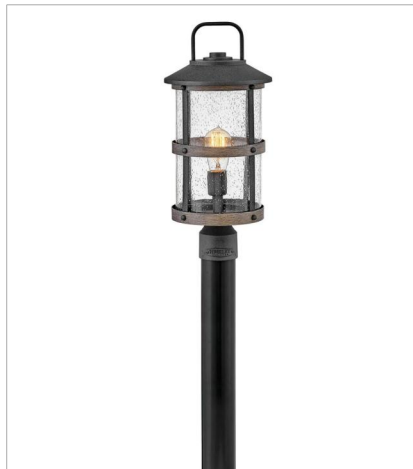

2687DZ-LV
MEDIUM POST TOP OR PIER MOU...
9" W, 18.8" H
Socketed
1-3.50w Med. LED *Included

HINKLEY

HINKLEY
33000 Pin Oak Parkway
Avon Lake, OH 44012

PHONE: (440) 653-5500
Toll Free: 1 (800) 446-5539

hinkley.com