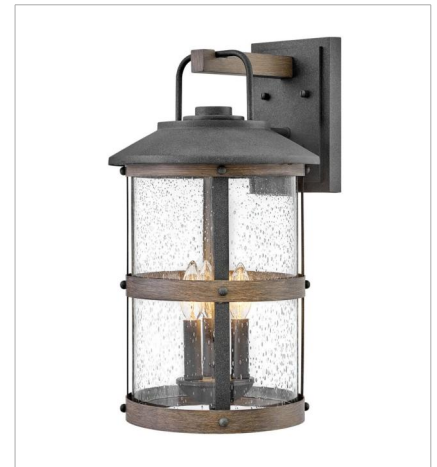

LAKEHOUSE

The look is relaxed, but the components of Lakehouse are quietly satisfying. Lakehouse features a distressed, Aged Zinc finish with clear seedy glass. Driftwood Grey finish rings add a wooden look to round out the coastal casual style. Cast aluminum construction ensures Lakehouse will withstand for years. Blissfully simple, yet all the details are memorable.

FINISH: Aged Zinc with Driftwood Gray accents, Aged Zinc
GLASS: Clear Seedy

2689DZ
MEDIUM SINGLE TIER
42" W, 32" H
Socketed
6-10w Med. LED, 100w Equiv.

2689DZ-LV
LARGE SINGLE TIER 12V CHAND...
42" W, 32" H
Socketed
6-3.50w Med. LED *Included

2680DZ
SMALL WALL MOUNT LANTERN
7.3" W, 14.5" H
Socketed
1-12w Med. LED, 100w Equiv.

2684DZ
MEDIUM WALL MOUNT LANTERN
9" W, 17.3" H
Socketed
1-12w Med. LED, 100w Equiv.

2684DZ-LV
MEDIUM WALL MOUNT LANTERN 12V
9" W, 17.3" H
Socketed
1-3.50w Med. LED *Included