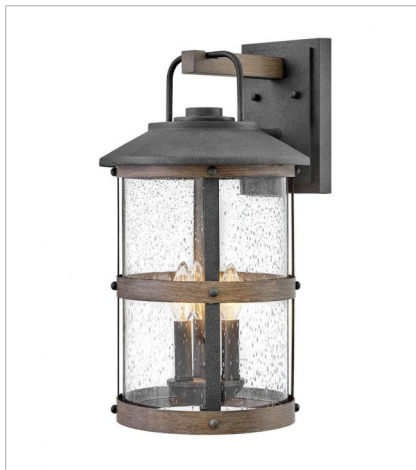

# LAKEHOUSE

**OPEN AIR™**  
collection

The look is relaxed, but the components of Lakehouse are quietly satisfying. Lakehouse features a distressed, Aged Zinc finish with clear seedy glass. Driftwood Grey finish rings add a wooden look to round out the coastal casual style. Cast aluminum construction ensures Lakehouse will withstand for years. Blissfully simple, yet all the details are memorable.

**FINISH:** Aged Zinc with Driftwood Gray accents

**GLASS:** Clear Seedy

**2682DZ**  
MEDIUM HANGING LANTERN  
9" W, 17.8" H  
Socket  
1-100w Med.

**2689DZ**  
MEDIUM SINGLE TIER  
42" W, 32" H  
Socket  
6-100w Med.

# LAKEHOUSE

The look is relaxed, but the components of Lakehouse are quietly satisfying. Lakehouse features a distressed, Aged Zinc finish with clear seedy glass. Driftwood Grey finish rings add a wooden look to round out the coastal casual style. Cast aluminum construction ensures Lakehouse will withstand for years. Blissfully simple, yet all the details are memorable.

**FINISH:** Aged Zinc with Driftwood Grey accents

**GLASS:** Clear Seedy

**2684DZ**

MEDIUM WALL MOUNT LANTERN

9" W, 17.3" H

Socket

1-100w Med.

**2685DZ**