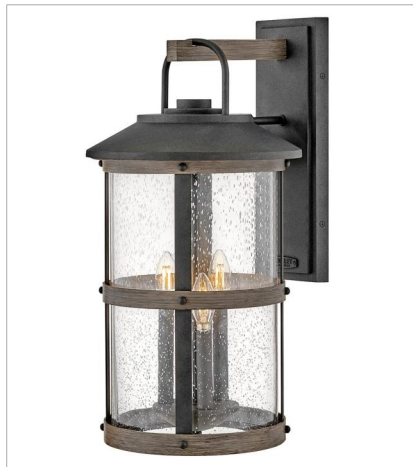

2688DZ
EXTRA LARGE WALL MOUNT LANTERN
12" W, 24" H
Socketed
3-5w Cand. LED, 60w Equiv.