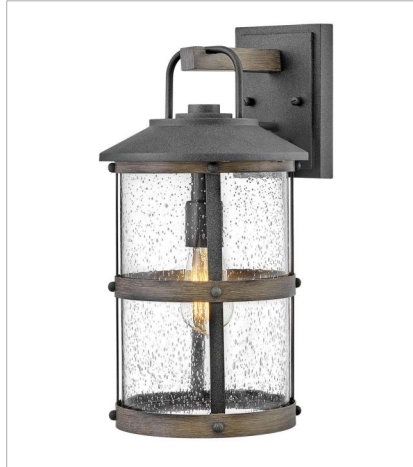

# LAKEHOUSE

The look is relaxed, but the components of Lakehouse are quietly satisfying. Lakehouse features a distressed, Aged Zinc with Driftwood Gray or a Black finish accompanied by clear seedy glass. Cast aluminum construction ensures Lakehouse will withstand for years. Blissfully simple, yet all the details are memorable.

**FINISH:** Aged Zinc with Driftwood Gray accents

**GLASS:** Clear Seedy

**2684DZ-LL**  
MEDIUM WALL MOUNT LANTERN  
9" W, 17.3" H  
Socketed  
1-2w Med. LED \*Included

**2684DZ-LV**  
MEDIUM WALL MOUNT LANTERN  
9" W, 17.3" H  
Socketed  
1-3.50w Med. LED \*Included