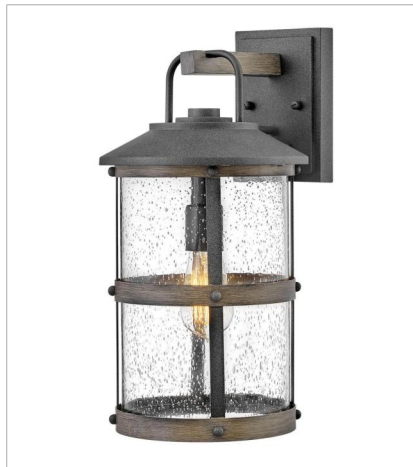

LAKEHOUSE

The look is relaxed, but the components of Lakehouse are quietly satisfying. Lakehouse features a distressed, Aged Zinc finish with clear seedy glass. Driftwood Grey finish rings add a wooden look to round out the coastal casual style. Cast aluminum construction ensures Lakehouse will withstand for years. Blissfully simple, yet all the details are memorable.

FINISH: Aged Zinc with Driftwood Gray accents, Aged Zinc
GLASS: Clear Seedy

2689DZ
MEDIUM SINGLE TIER
42" W, 32" H
Socketed
6-10w Med. LED, 100w Equiv.

2689DZ-LV
LARGE SINGLE TIER 12V CHAND...
42" W, 32" H
Socketed
6-3.50w Med. LED *Included

2680DZ
SMALL WALL MOUNT LANTERN
7.3" W, 14.5" H
Socketed
1-12w Med. LED, 100w Equiv.

2684DZ
MEDIUM WALL MOUNT LANTERN
9" W, 17.3" H
Socketed
1-12w Med. LED, 100w Equiv.

2684DZ-LV
MEDIUM WALL MOUNT LANTERN 12V
9" W, 17.3" H
Socketed
1-3.50w Med. LED *Included