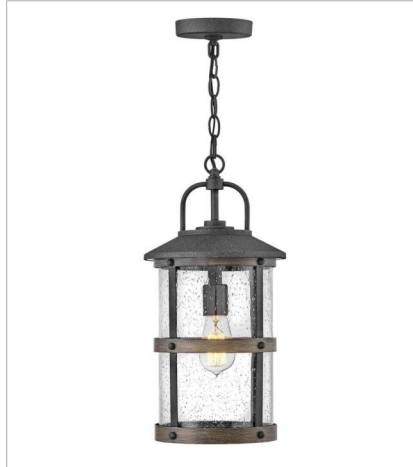

LAKEHOUSE

The look is relaxed, but the components of Lakehouse are quietly satisfying. Lakehouse features a distressed, Aged Zinc finish with clear seedy glass. Driftwood Grey finish rings add a wooden look to round out the coastal casual style. Cast aluminum construction ensures Lakehouse will withstand for years. Blissfully simple, yet all the details are memorable.

FINISH: Aged Zinc with Driftwood Gray accents, Aged Zinc
GLASS: Clear Seedy

2689DZ
MEDIUM SINGLE TIER
42" W, 32" H
Socketed
6-10w Med. LED, 100w Equiv.

2689DZ-LV
LARGE SINGLE TIER 12V CHAND...
42" W, 32" H
Socketed
6-3.50w Med. LED *Included

FINISH: Aged Zinc with Driftwood Gray accents, Aged Zinc
GLASS: Clear Seedy

2688DZ
LARGE WALL MOUNT LANTERN
12" W, 24" H
Socketed
3-5w Cand. LED, 60w Equiv.

2682DZ
MEDIUM HANGING LANTERN
9" W, 17.8" H
Socketed
1-12w Med. LED, 100w Equiv.