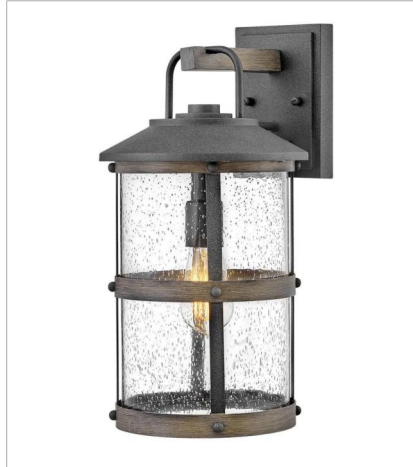

LAKEHOUSE

OPEN AIR™
collection

The look is relaxed, but the components of Lakehouse are quietly satisfying. Lakehouse features a distressed, Aged Zinc finish with clear seedy glass. Driftwood Grey finish rings add a wooden look to round out the coastal casual style. Cast aluminum construction ensures Lakehouse will withstand for years. Blissfully simple, yet all the details are memorable.

FINISH: Aged Zinc with Driftwood Gray accents, Aged Zinc
GLASS: Clear Seedy

2680DZ
SMALL WALL MOUNT LANTERN
7.3" W, 14.5" H
LED Lamp
1-12w Med. LED, 100W Equiv.

2684DZ
MEDIUM WALL MOUNT LANTERN
9" W, 17.3" H
LED Lamp
1-12w Med. LED, 100W Equiv.

The look is relaxed, but the components of Lakehouse are quietly satisfying. Lakehouse features a distressed, Aged Zinc finish with clear seedy glass. Driftwood Grey finish rings add a wooden look to round out the coastal casual style. Cast aluminum construction ensures Lakehouse will withstand for years. Blissfully simple, yet all the details are memorable.

FINISH: Aged Zinc with Driftwood Gray accents, Aged Zinc
GLASS: Clear Seedy

2682DZ-LV
MEDIUM HANGING LANTERN 12V
9" W, 17.8" H
LED Lamp

2689DZ
MEDIUM SINGLE TIER
42" W, 32" H
LED Lamp
6-10w Med. LED, 100w Equiv.