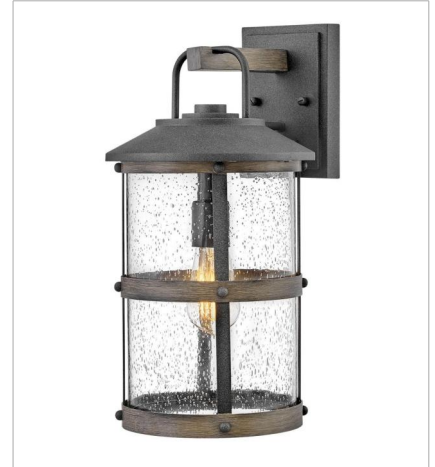

LAKEHOUSE

OPEN AIR™
collection

The look is relaxed, but the components of Lakehouse are quietly satisfying. Lakehouse features a distressed, Aged Zinc finish with clear seedy glass. Driftwood Grey finish rings add a wooden look to round out the coastal casual style. Cast aluminum construction ensures Lakehouse will withstand for years. Blissfully simple, yet all the details are memorable.

FINISH: Aged Zinc with Driftwood Gray accents, Aged Zinc
GLASS: Clear Seedy

2680DZ
SMALL WALL MOUNT LANTERN
7.3" W, 14.5" H
LED Lamp
1-12w Med. LED, 100W Equiv.

2684DZ
MEDIUM WALL MOUNT LANTERN
9" W, 17.3" H
LED Lamp
1-12w Med. LED, 100W Equiv.

The look is relaxed, but the components of Lakehouse are quietly satisfying. Lakehouse features a distressed, Aged Zinc finish with clear seedy glass. Driftwood Grey finish rings add a wooden look to round out the coastal casual style. Cast aluminum construction ensures Lakehouse will withstand for years. Blissfully simple, yet all the details are memorable.

FINISH: Aged Zinc with Driftwood Gray accents, Aged Zinc
GLASS: Clear Seedy

2682DZ-LV
MEDIUM HANGING LANTERN 12V
9" W, 17.8" H
LED Lamp

2689DZ
MEDIUM SINGLE TIER
42" W, 32" H
LED Lamp
6-10w Med. LED, 100w Equiv.