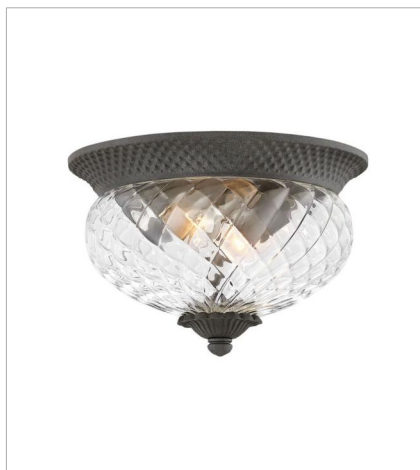

PLANTATION

A Hinkley classic, the ornate Plantation collection features exceptional pineapple shaped optic glass, durable aluminum construction and elaborate, decorative cast detailing to create a noble statement.

FINISH: Museum Black
GLASS: Clear Optic

2128MB
SMALL FLUSH MOUNT
12" W, 8" H
Socketed
2-8w Med. LED, 60w Equiv.

2120MB
LARGE WALL MOUNT LANTERN
8" W, 21.3" H
Socketed
1-10w Med. LED, 75w Equiv.

2124MB
LARGE WALL MOUNT LANTERN
10.3" W, 28" H
Socketed
3-5w Cand. LED, 60w Equiv.

2126MB
EXTRA SMALL WALL MOUNT LANTERN
6" W, 14" H
Socketed
1-10w Med. LED, 60w Equiv.

2122MB
SMALL WALL MOUNT LANTERN
12.5" W, 28.5" H
Socketed
4-5w Cand. LED, 40w Equiv.

2121MB
EXTRA LARGE POST OR PIER MO...
10.3" W, 25.3" H
Socketed
3-5w Cand. LED, 40w Equiv.