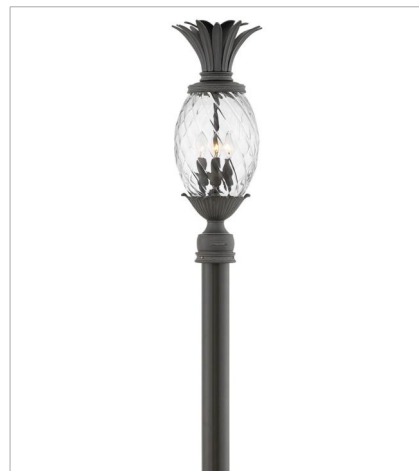

# PLANTATION

A Hinkley classic, the ornate Plantation collection features exceptional pineapple shaped optic glass, durable aluminum construction and elaborate, decorative cast detailing to create a noble statement.

**FINISH:** Museum Black  
**GLASS:** Clear Optic

**2120MB**  
LARGE WALL MOUNT LANTERN  
8" W, 21.3" H  
Socketed  
1-10w Med. LED, 75w Equiv.

**2124MB**  
LARGE WALL MOUNT LANTERN  
10.3" W, 28" H  
Socketed  
3-5w Cand. LED, 60w Equiv.

**2126MB**  
EXTRA SMALL WALL MOUNT LANTERN  
6" W, 14" H  
Socketed  
1-10w Med. LED, 60w Equiv.

**2122MB**  
SMALL WALL MOUNT LANTERN  
12.5" W, 28.5" H  
Socketed  
4-5w Cand. LED, 40w Equiv.

**2121MB**  
EXTRA LARGE POST OR PIER MO...  
10.3" W, 25.3" H  
Socketed  
3-5w Cand. LED, 40w Equiv.