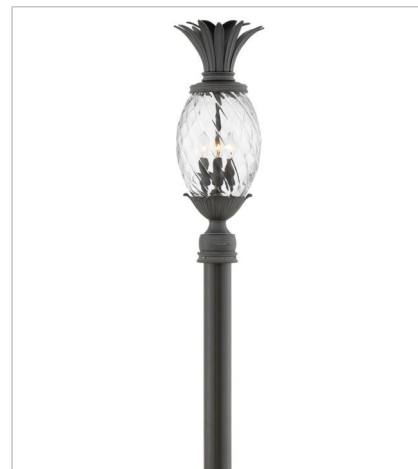

PLANTATION

A Hinkley classic, the ornate Plantation collection features exceptional pineapple shaped optic glass, durable aluminum construction and elaborate, decorative cast detailing to create a noble statement.

FINISH: Museum Black
GLASS: Clear Optic

2128MB
SMALL FLUSH MOUNT
12" W, 8" H
Socketed
2-8w Med. LED, 60w Equiv.

2120MB
LARGE WALL MOUNT LANTERN
8" W, 21.3" H
Socketed
1-10w Med. LED, 75w Equiv.

2124MB
LARGE WALL MOUNT LANTERN
10.3" W, 28" H
Socketed
3-5w Cand. LED, 60w Equiv.

2126MB
EXTRA SMALL WALL MOUNT LANTERN
6" W, 14" H
Socketed
1-10w Med. LED, 60w Equiv.

2122MB
SMALL WALL MOUNT LANTERN
12.5" W, 28.5" H
Socketed
4-5w Cand. LED, 40w Equiv.

2121MB
EXTRA LARGE POST OR PIER MO...
10.3" W, 25.3" H
Socketed
3-5w Cand. LED, 40w Equiv.