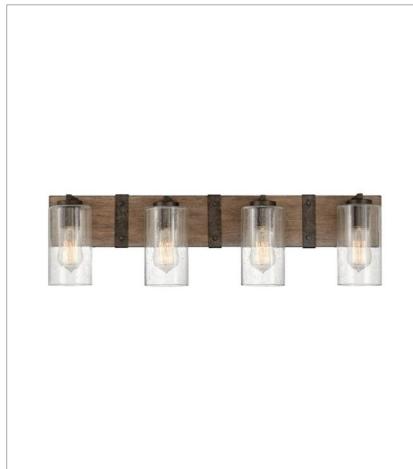

5944SQ
FOUR LIGHT VANITY
30.8" W, 8.3" H
Socketed
4-10w Med. LED, 100w Equiv.