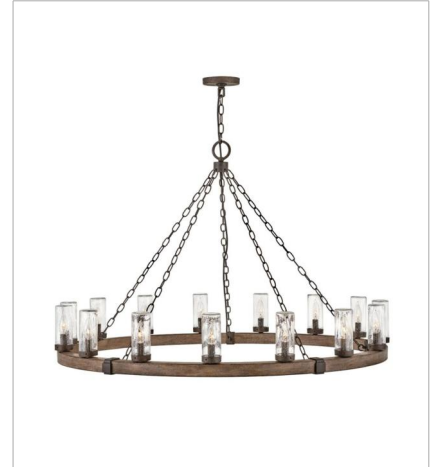

29209SQ-LL
EXTRA LARGE SINGLE TIER
46" W, 30.5" H
Socketed
15-4w Cand. LED *Included