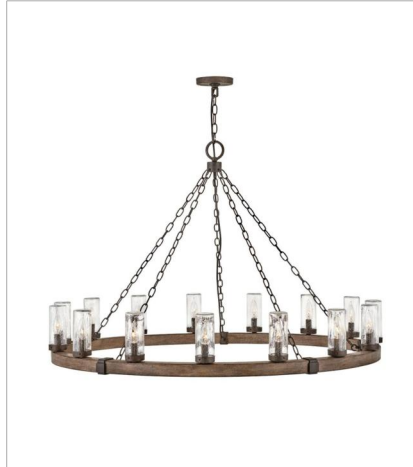

29209SQ
EXTRA LARGE SINGLE TIER
46" W, 30.5" H
Socketed
15-5w Cand. LED, 60w Equiv.