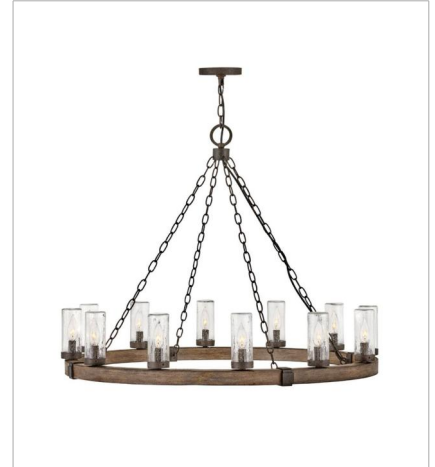

SAWYER

OPEN AIR™
collection

The fresh, rustic design of the Sawyer collection will enhance any living experience with a warm, cozy ambiance. The warm Sequoia wood finish is paired with Iron Rust accents and clear seedy glass for a farmhouse chic style.

FINISH: Sequoia with Iron Rust accents
GLASS: Clear Seedy, Etched

5940SQ
SINGLE LIGHT VANITY
5" W, 11" H
Socketed
1-10w Med. LED, 100w Equiv.

5941SQ-LL
LARGE SINGLE LIGHT VANITY
5" W, 20" H
Socketed
1-6w Med. LED *Included

29206SQ
MEDIUM SINGLE TIER
24" W, 23.3" H
Socketed
6-5w Cand. LED, 60w Equiv.

HINKLEY

HINKLEY
33000 Pin Oak Parkway
Avon Lake, OH 44012

PHONE: (440) 653-5500
Toll Free: 1 (800) 446-5539

hinkley.com

SAWYER

The fresh, rustic design of the Sawyer collection will enhance any living experience with a warm, cozy ambiance. The warm Sequoia wood finish is paired with Iron Rust accents and clear seedy glass for a farmhouse chic style.

FINISH: Sequoia with Iron Rust accents
GLASS: Clear Seedy, Etched

29206SQ-LL
MEDIUM SINGLE TIER
24" W, 23.3" H
Socketed
6-4w Cand. LED *Included

29206SQ-LV
MEDIUM SINGLE TIER 12V CHAN...
24" W, 23.3" H
Socketed
6-3.50w Cand. LED *Included