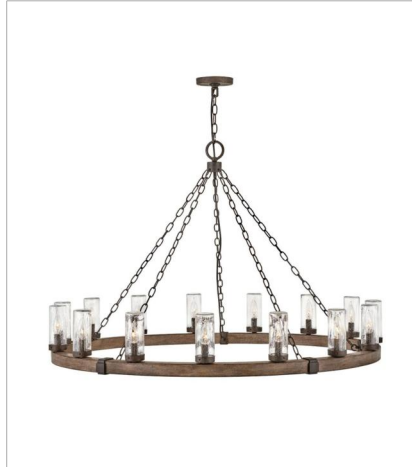

29209SQ
EXTRA LARGE SINGLE TIER
46" W, 30.5" H
Socketed
15-5w Cand. LED, 60w Equiv.