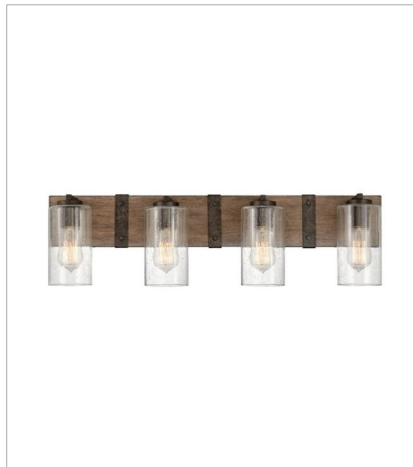

5944SQ
FOUR LIGHT VANITY
30.8" W, 8.3" H
Socketed
4-10w Med. LED, 100w Equiv.