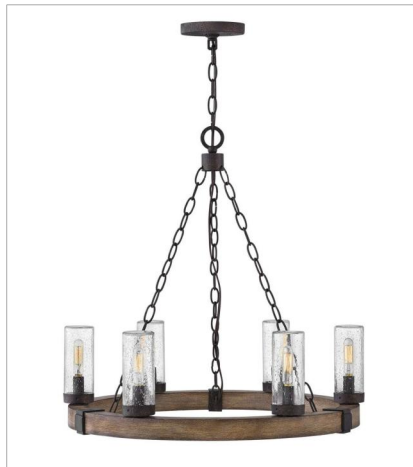

# SAWYER

**OPEN AIR™**  
collection

The fresh, rustic design of the Sawyer collection will enhance any living experience with a warm, cozy ambiance. The warm Sequoia wood finish is paired with Iron Rust accents and clear seedy glass for a farmhouse chic style.

**FINISH:** Sequoia with Iron Rust accents  
**GLASS:** Clear Seedy, Etched

**5940SQ**  
SINGLE LIGHT VANITY  
5" W, 11" H  
LED Lamp  
1-10w Med. LED, 100w Equiv.

**5942SQ**  
TWO LIGHT VANITY  
14.3" W, 8.3" H  
LED Lamp  
2-10w Med. LED, 100w Equiv.

**5943SQ**  
THREE LIGHT VANITY  
22" W, 8.3" H  
LED Lamp  
3-10w Med. LED, 100w Equiv.

**5944SQ**  
FOUR LIGHT VANITY  
30.8" W, 8.3" H  
LED Lamp  
4-10w Med. LED, 100w Equiv.

**29206SQ**  
MEDIUM SINGLE TIER  
24" W, 23.3" H  
LED Lamp  
6-5w Cand. LED, 60w Equiv.

**29206SQ-LV**  
MEDIUM SINGLE TIER 12V  
24" W, 23.3" H  
LED Lamp