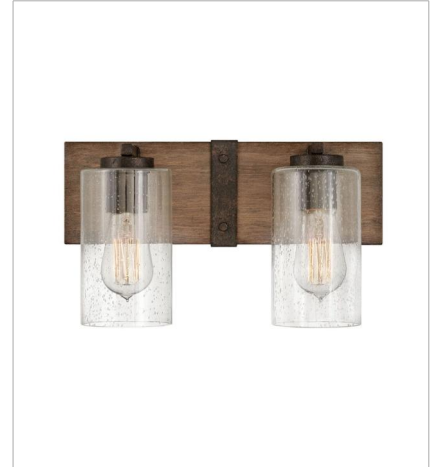

SAWYER

OPEN AIR™
collection

The fresh, rustic design of the Sawyer collection will enhance any living experience with a warm, cozy ambiance. The warm Sequoia wood finish is paired with Iron Rust accents and clear seedy glass for a farmhouse chic style.

FINISH: Sequoia with Iron Rust accents
GLASS: Clear Seedy, Etched

5940SQ
SINGLE LIGHT VANITY
5" W, 11" H
Socketed
1-10w Med. LED, 100w Equiv.

5941SQ-LL
LARGE SINGLE LIGHT VANITY
5" W, 20" H
Socketed
1-6w Med. LED *Included

29206SQ
MEDIUM SINGLE TIER
24" W, 23.3" H
Socketed
6-5w Cand. LED, 60w Equiv.

HINKLEY

HINKLEY
33000 Pin Oak Parkway
Avon Lake, OH 44012

PHONE: (440) 653-5500
Toll Free: 1 (800) 446-5539

hinkley.com

SAWYER

The fresh, rustic design of the Sawyer collection will enhance any living experience with a warm, cozy ambiance. The warm Sequoia wood finish is paired with Iron Rust accents and clear seedy glass for a farmhouse chic style.

FINISH: Sequoia with Iron Rust accents
GLASS: Clear Seedy, Etched

29206SQ-LL
MEDIUM SINGLE TIER
24" W, 23.3" H
Socketed
6-4w Cand. LED *Included

29206SQ-LV
MEDIUM SINGLE TIER 12V CHAN...
24" W, 23.3" H
Socketed
6-3.50w Cand. LED *Included