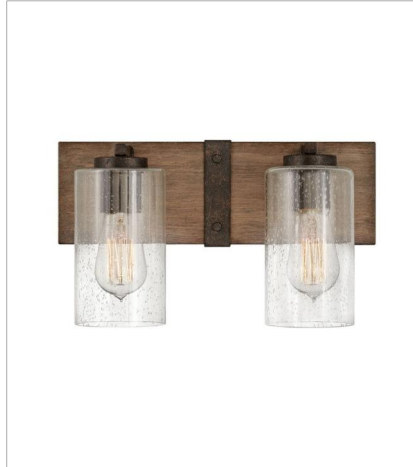

# SAWYER

**OPEN AIR™**  
collection

The fresh, rustic design of the Sawyer collection will enhance any living experience with a warm, cozy ambiance. The warm Sequoia wood finish is paired with Iron Rust accents and clear seedy glass for a farmhouse chic style.

**FINISH:** Sequoia with Iron Rust accents  
**GLASS:** Clear Seedy, Etched

**5940SQ**  
SINGLE LIGHT VANITY  
5" W, 11" H  
LED Lamp  
1-10w Med. LED, 100w Equiv.

**5942SQ**  
TWO LIGHT VANITY  
14.3" W, 8.3" H  
LED Lamp  
2-10w Med. LED, 100w Equiv.

**29206SQ-LV**  
MEDIUM SINGLE TIER 12V  
24" W, 23.3" H  
LED Lamp

# SAWYER

The fresh, rustic design of the Sawyer collection will enhance any living experience with a warm, cozy ambiance. The warm Sequoia wood finish is paired with Iron Rust accents and clear seedy glass for a farmhouse chic style.