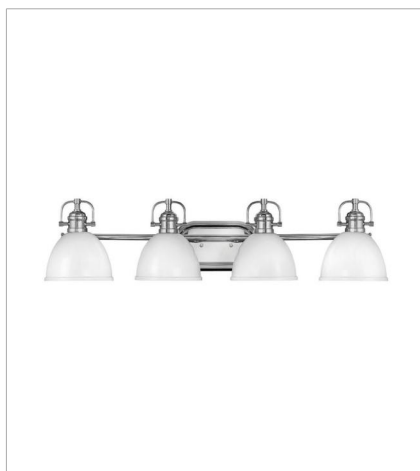

ROWAN

Rowan's classic, yet contemporary look never goes out of style. Style details like its stepped Chrome backplate and industrial metal shade in Polished White are suitable for multiple decors. The harped fitter tops each dome with a decorative crowning touch.

FINISH: Chrome
SHADE: Polished White Metal

5810CM
SINGLE LIGHT VANITY
6.5" W, 7.8" H
Socketed
1-10w Med. LED, 100w Equiv.

5812CM
TWO LIGHT VANITY
16" W, 7.8" H
Socketed
2-10w Med. LED, 100w Equiv.

5813CM
THREE LIGHT VANITY
24.3" W, 7.8" H
Socketed
3-10w Med. LED, 100w Equiv.

5814CM
FOUR LIGHT VANITY
33" W, 7.8" H
Socketed
4-10w Med. LED, 100w Equiv. or 4-100w
Med.

HINKLEY

HINKLEY
33000 Pin Oak Parkway
Avon Lake, OH 44012

PHONE: (440) 653-5500
Toll Free: 1 (800) 446-5539

hinkley.com