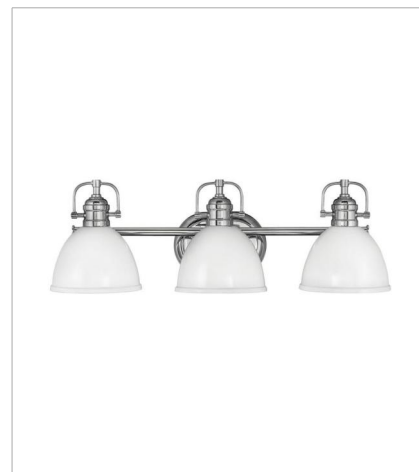

ROWAN

Rowan's classic, yet contemporary look never goes out of style. Style details like its stepped Chrome backplate and industrial metal shade in Polished White are suitable for multiple decors. The harped fitter tops each dome with a decorative crowning touch.

FINISH: Chrome
SHADE: Polished White Metal

5810CM
SINGLE LIGHT VANITY
6.5" W, 7.8" H
Socketed
1-10w Med. LED, 100w Equiv.

5812CM
TWO LIGHT VANITY
16" W, 7.8" H
Socketed
2-10w Med. LED, 100w Equiv.

5813CM
THREE LIGHT VANITY
24.3" W, 7.8" H
Socketed
3-10w Med. LED, 100w Equiv.

5814CM
FOUR LIGHT VANITY
33" W, 7.8" H
Socketed
4-10w Med. LED, 100w Equiv. or 4-100w
Med.

HINKLEY

HINKLEY
33000 Pin Oak Parkway
Avon Lake, OH 44012

PHONE: (440) 653-5500
Toll Free: 1 (800) 446-5539

hinkley.com