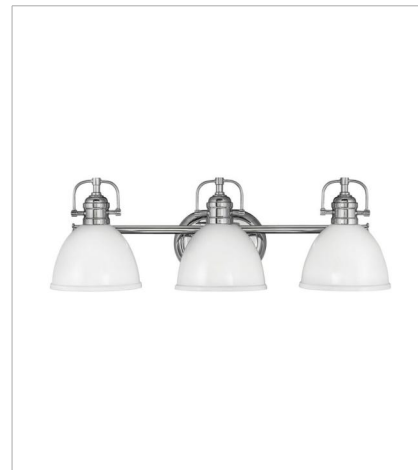

ROWAN

Rowan's classic, yet contemporary look never goes out of style. Style details like its stepped Chrome backplate and industrial metal shade in Polished White are suitable for multiple decors. The harped fitter tops each dome with a decorative crowning touch.

FINISH: Chrome
SHADE: Polished White Metal

5810CM
SINGLE LIGHT VANITY
6.5" W, 7.8" H
Socketed
37793

5812CM
TWO LIGHT VANITY
16" W, 7.8" H
Socketed
37880

5813CM
THREE LIGHT VANITY
24.3" W, 7.8" H
Socketed
37925