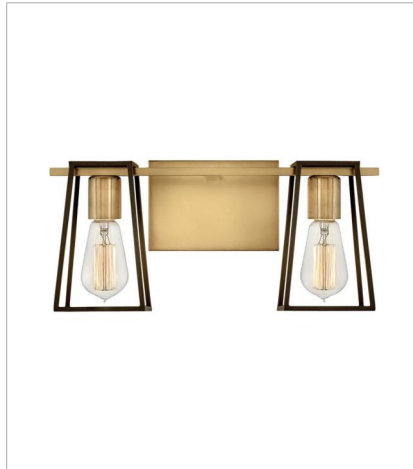

# FILMORE

The vintage industrial open cage silhouette offers a glimpse of the workhorse mentality of Filmore, but the dual finish on bar, backplate and fitter ensures that effortless style reigns supreme. Offered in two dual finish combinations, Chrome with Satin Black and Oil Rubbed Bronze with Heritage Brass, Filmore adds no-nonsense function and a minimalist spirit to any space.

**FINISH:** Heritage Brass with Oil Rubbed Bronze accents

**5160HB**  
SINGLE LIGHT VANITY  
4.5" W, 7.5" H  
Socketed  
1-14w Med. LED, 100w Equiv.

**5162HB**  
TWO LIGHT VANITY  
16" W, 7.5" H  
Socketed  
2-14w Med. LED, 100w Equiv.

**5163HB**  
THREE LIGHT VANITY  
24" W, 7.5" H  
Socketed  
3-14w Med. LED, 100w Equiv.

**5164HB**  
FOUR LIGHT VANITY  
33.5" W, 7.5" H  
Socketed  
4-14w Med. LED, 100w Equiv.