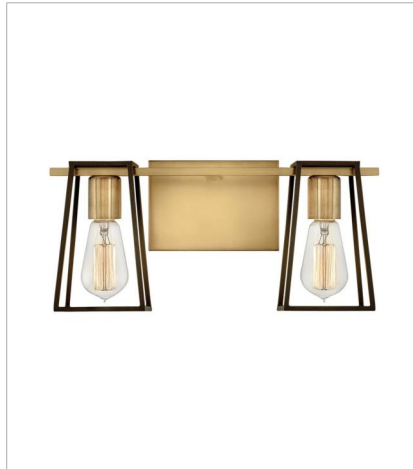

FILMORE

The vintage industrial open cage silhouette offers a glimpse of the workhorse mentality of Filmore, but the dual finish on bar, backplate and fitter ensures that effortless style reigns supreme. Offered in two dual finish combinations, Chrome with Satin Black and Oil Rubbed Bronze with Heritage Brass, Filmore adds no-nonsense function and a minimalist spirit to any space.

FINISH: Heritage Brass with Oil Rubbed Bronze accents

5160HB
SINGLE LIGHT VANITY
4.5" W, 7.5" H
Socketed
1-14w Med. LED, 100w Equiv.

5162HB
TWO LIGHT VANITY
16" W, 7.5" H
Socketed
2-14w Med. LED, 100w Equiv.

5163HB
THREE LIGHT VANITY
24" W, 7.5" H
Socketed
3-14w Med. LED, 100w Equiv.

5164HB
FOUR LIGHT VANITY
33.5" W, 7.5" H
Socketed
4-14w Med. LED, 100w Equiv.

HINKLEY

HINKLEY
33000 Pin Oak Parkway
Avon Lake, OH 44012