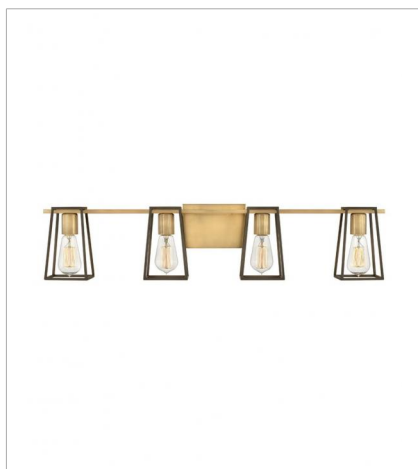

# FILMORE

The vintage industrial open cage silhouette offers a glimpse of the workhorse mentality of Filmore, but the dual finish on bar, backplate and fitter ensures that effortless style reigns supreme. Offered in two dual finish combinations, Chrome with Satin Black and Oil Rubbed Bronze with Heritage Brass, Filmore adds no-nonsense function and a minimalist spirit to any space.

**FINISH:** Heritage Brass with Oil Rubbed Bronze accents, Heritage Brass with Black accents

**5160HB**  
SINGLE LIGHT VANITY  
4.5" W, 7.5" H  
LED Lamp, Socket  
1-100w Incan. OR 1-17w Med. LED

**5162HB**  
TWO LIGHT VANITY  
16" W, 7.5" H  
LED Lamp, Socket  
2-100w Incan. OR 2-17w Med. LED

**5163HB**  
THREE LIGHT VANITY  
24" W, 7.5" H  
LED Lamp, Socket  
3-100w Incan. OR 3-17w Med. LED

**5164HB**  
FOUR LIGHT VANITY  
33.5" W, 7.5" H  
LED Lamp, Socket  
4-100w Incan. OR 4-17w Med. LED