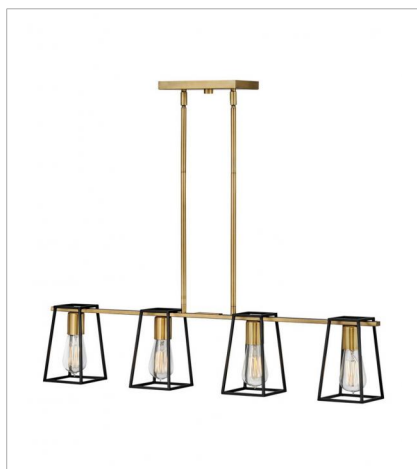

# FILMORE

The vintage industrial open cage silhouette offers a glimpse of the workhorse mentality of Filmore, but the dual finish on bar, backplate and fitter ensures that effortless style reigns supreme. Offered in two dual finish combinations, Chrome with Satin Black and Oil Rubbed Bronze with Heritage Brass, Filmore adds no-nonsense function and a minimalist spirit to any space.

**FINISH:** Heritage Brass with Oil Rubbed Bronze accents, Heritage Brass with Black accents

**5160HB**  
SINGLE LIGHT VANITY  
4.5" W, 7.5" H  
LED Lamp, Socket  
1-100w Incan. OR 1-17w Med. LED

**5162HB**  
TWO LIGHT VANITY  
16" W, 7.5" H  
LED Lamp, Socket  
2-100w Incan. OR 2-17w Med. LED

**5163HB**  
THREE LIGHT VANITY  
24" W, 7.5" H  
LED Lamp, Socket  
3-100w Incan. OR 3-17w Med. LED

**5164HB**  
FOUR LIGHT VANITY  
33.5" W, 7.5" H  
LED Lamp, Socket  
4-100w Incan. OR 4-17w Med. LED

**35165HB**  
FOUR LIGHT LINEAR  
33.5" W, 7.5" H  
Socket  
4-100w Med.

**35168HB**  
EIGHT LIGHT LINEAR  
16" W, 7.5" H  
Socket  
8-100w Med.