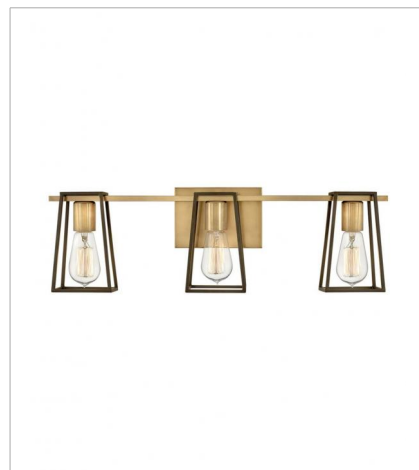

# FILMORE

The vintage industrial open cage silhouette offers a glimpse of the workhorse mentality of Filmore, but the dual finish on bar, backplate and fitter ensures that effortless style reigns supreme. Offered in two dual finish combinations, Chrome with Satin Black and Oil Rubbed Bronze with Heritage Brass, Filmore adds no-nonsense function and a minimalist spirit to any space.

**FINISH:** Heritage Brass with Oil Rubbed Bronze accents, Heritage Brass with Black accents

**5160HB**  
SINGLE LIGHT VANITY  
4.5" W, 7.5" H  
LED Lamp, Socket  
1-100w Incan. OR 1-17w Med. LED

**5162HB**  
TWO LIGHT VANITY  
16" W, 7.5" H  
LED Lamp, Socket  
2-100w Incan. OR 2-17w Med. LED

**5163HB**  
THREE LIGHT VANITY  
24" W, 7.5" H  
LED Lamp, Socket  
3-100w Incan. OR 3-17w Med. LED

**5164HB**  
FOUR LIGHT VANITY  
33.5" W, 7.5" H  
LED Lamp, Socket  
4-100w Incan. OR 4-17w Med. LED

**35165HB**  
FOUR LIGHT LINEAR  
33.5" W, 7.5" H  
Socket  
4-100w Med.

**35168HB**  
EIGHT LIGHT LINEAR  
16" W, 7.5" H  
Socket  
8-100w Med.