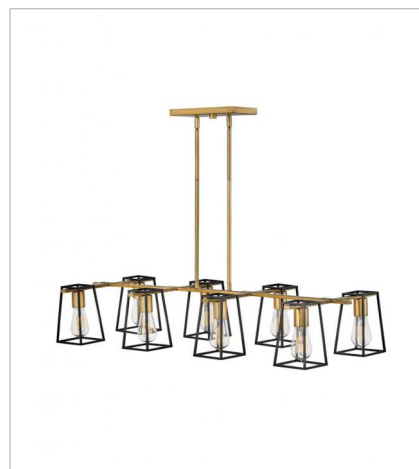

35168HB
EIGHT LIGHT LINEAR
16" W, 7.5" H
Socket
8-100w Med.