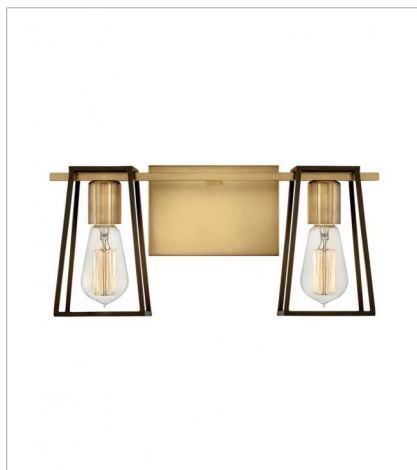

# FILMORE

The vintage industrial open cage silhouette offers a glimpse of the workhorse mentality of Filmore, but the dual finish on bar, backplate and fitter ensures that effortless style reigns supreme. Offered in two dual finish combinations, Chrome with Satin Black and Oil Rubbed Bronze with Heritage Brass, Filmore adds no-nonsense function and a minimalist spirit to any space.

**FINISH:** Heritage Brass with Oil Rubbed Bronze accents, Heritage Brass with Black accents

**5160HB**  
SINGLE LIGHT VANITY  
4.5" W, 7.5" H  
LED Lamp, Socket  
1-100w Incan. OR 1-17w Med. LED

**5162HB**  
TWO LIGHT VANITY  
16" W, 7.5" H  
LED Lamp, Socket  
2-100w Incan. OR 2-17w Med. LED

**5163HB**  
THREE LIGHT VANITY  
24" W, 7.5" H  
LED Lamp, Socket  
3-100w Incan. OR 3-17w Med. LED

**5164HB**  
FOUR LIGHT VANITY  
33.5" W, 7.5" H  
LED Lamp, Socket  
4-100w Incan. OR 4-17w Med. LED