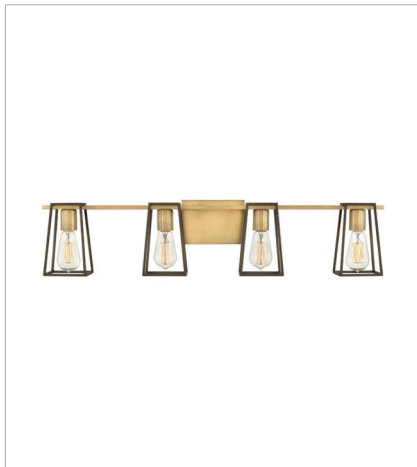

# FILMORE

The vintage industrial open cage silhouette offers a glimpse of the workhorse mentality of Filmore, but the dual finish on bar, backplate and fitter ensures that effortless style reigns supreme. Offered in two dual finish combinations, Chrome with Satin Black and Oil Rubbed Bronze with Heritage Brass, Filmore adds no-nonsense function and a minimalist spirit to any space.

**FINISH:** Heritage Brass with Oil Rubbed Bronze accents

**5160HB**  
SINGLE LIGHT VANITY  
4.5" W, 7.5" H  
Socketed  
1-14w Med. LED, 100w Equiv.

**5162HB**  
TWO LIGHT VANITY  
16" W, 7.5" H  
Socketed  
2-14w Med. LED, 100w Equiv.

**5163HB**  
THREE LIGHT VANITY  
24" W, 7.5" H  
Socketed  
3-14w Med. LED, 100w Equiv.

**5164HB**  
FOUR LIGHT VANITY  
33.5" W, 7.5" H  
Socketed  
4-14w Med. LED, 100w Equiv.