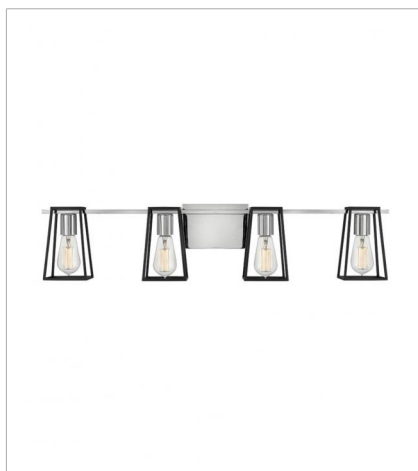

FILMORE

The vintage industrial open cage silhouette offers a glimpse of the workhorse mentality of Filmore, but the dual finish on bar, backplate and fitter ensures that effortless style reigns supreme. Offered in two dual finish combinations, Chrome with Satin Black and Oil Rubbed Bronze with Heritage Brass, Filmore adds no-nonsense function and a minimalist spirit to any space.

FINISH: Chrome with Satin Black accents

5160CM
SINGLE LIGHT VANITY
4.5" W, 7.5" H
LED Lamp, Socket
1-100w Incan. OR 1-17w Med. LED

5162CM
TWO LIGHT VANITY
16" W, 7.5" H
LED Lamp, Socket
2-100w Incan. OR 2-17w Med. LED

5163CM
THREE LIGHTS VANITY
24" W, 7.5" H
LED Lamp, Socket
3-100w Incan. OR 3-17w Med. LED

5164CM
FOUR LIGHT VANITY
33.5" W, 7.5" H
LED Lamp, Socket
4-100w Incan. OR 4-17w Med. LED

HINKLEY

HINKLEY
33000 Pin Oak Parkway
Avon Lake, OH 44012