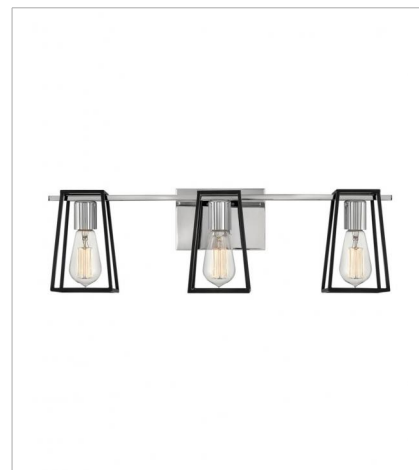

FILMORE

The vintage industrial open cage silhouette offers a glimpse of the workhorse mentality of Filmore, but the dual finish on bar, backplate and fitter ensures that effortless style reigns supreme. Offered in two dual finish combinations, Chrome with Satin Black and Oil Rubbed Bronze with Heritage Brass, Filmore adds no-nonsense function and a minimalist spirit to any space.

FINISH: Chrome with Satin Black accents

5160CM
SINGLE LIGHT VANITY
4.5" W, 7.5" H
LED Lamp, Socket
1-100w Incan. OR 1-17w Med. LED

5162CM
TWO LIGHT VANITY
16" W, 7.5" H
LED Lamp, Socket
2-100w Incan. OR 2-17w Med. LED

5163CM
THREE LIGHTS VANITY
24" W, 7.5" H
LED Lamp, Socket
3-100w Incan. OR 3-17w Med. LED

5164CM
FOUR LIGHT VANITY
33.5" W, 7.5" H
LED Lamp, Socket
4-100w Incan. OR 4-17w Med. LED

HINKLEY

HINKLEY
33000 Pin Oak Parkway
Avon Lake, OH 44012