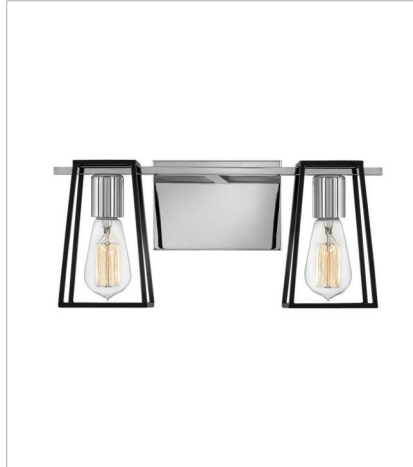

FILMORE

The vintage industrial open cage silhouette offers a glimpse of the workhorse mentality of Filmore, but the dual finish on bar, backplate and fitter ensures that effortless style reigns supreme. Offered in two dual finish combinations, Chrome with Satin Black and Oil Rubbed Bronze with Heritage Brass, Filmore adds no-nonsense function and a minimalist spirit to any space.

FINISH: Chrome with Satin Black accents

5160CM
SINGLE LIGHT VANITY
4.5" W, 7.5" H
Socketed
1-14w Med. LED, 100w Equiv.

5162CM
TWO LIGHT VANITY
16" W, 7.5" H
Socketed
2-14w Med. LED, 100w Equiv.

5163CM
THREE LIGHTS VANITY
24" W, 7.5" H
Socketed
3-14w Med. LED, 100W Equiv.