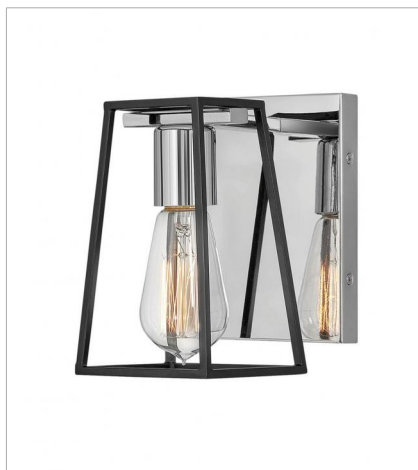

FILMORE

The vintage industrial open cage silhouette offers a glimpse of the workhorse mentality of Filmore, but the dual finish on bar, backplate and fitter ensures that effortless style reigns supreme. Offered in two dual finish combinations, Chrome with Satin Black and Oil Rubbed Bronze with Heritage Brass, Filmore adds no-nonsense function and a minimalist spirit to any space.

FINISH: Chrome with Satin Black accents

5160CM
SINGLE LIGHT VANITY
4.5" W, 7.5" H
LED Lamp, Socket
1-100w Incan. OR 1-17w Med. LED

5162CM
TWO LIGHT VANITY
16" W, 7.5" H
LED Lamp, Socket
2-100w Incan. OR 2-17w Med. LED

5163CM
THREE LIGHTS VANITY
24" W, 7.5" H
LED Lamp, Socket
3-100w Incan. OR 3-17w Med. LED

5164CM
FOUR LIGHT VANITY
33.5" W, 7.5" H
LED Lamp, Socket
4-100w Incan. OR 4-17w Med. LED

HINKLEY

HINKLEY
33000 Pin Oak Parkway
Avon Lake, OH 44012