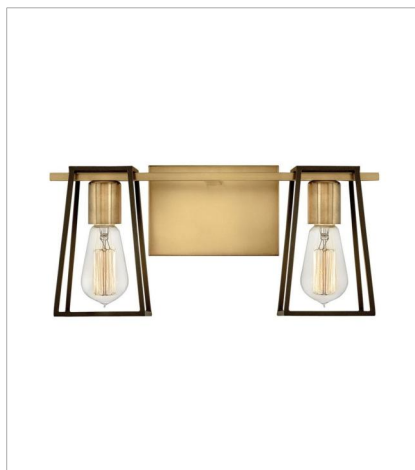

# FILMORE

The vintage industrial open cage silhouette offers a glimpse of the workhorse mentality of Filmore, but the dual finish on bar, backplate and fitter ensures that effortless style reigns supreme. Offered in two dual finish combinations, Chrome with Satin Black and Oil Rubbed Bronze with Heritage Brass, Filmore adds no-nonsense function and a minimalist spirit to any space.

**FINISH:** Heritage Brass with Oil Rubbed Bronze accents

**5160HB**  
SINGLE LIGHT VANITY  
4.5" W, 7.5" H  
LED Lamp  
1-14w Med. LED, 100w Equiv.

**5162HB**  
TWO LIGHT VANITY  
16" W, 7.5" H  
LED Lamp  
2-14w Med. LED, 100w Equiv.

**5163HB**  
THREE LIGHT VANITY  
24" W, 7.5" H  
LED Lamp  
3-14w Med. LED, 100w Equiv.

**5164HB**  
FOUR LIGHT VANITY  
33.5" W, 7.5" H  
LED Lamp  
4-14w Med. LED, 100w Equiv.