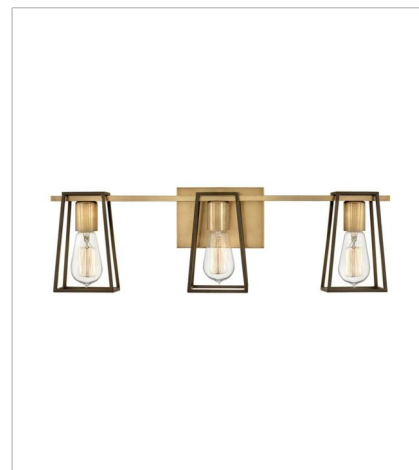

# FILMORE

The vintage industrial open cage silhouette offers a glimpse of the workhorse mentality of Filmore, but the dual finish on bar, backplate and fitter ensures that effortless style reigns supreme. Offered in two dual finish combinations, Chrome with Satin Black and Oil Rubbed Bronze with Heritage Brass, Filmore adds no-nonsense function and a minimalist spirit to any space.

**FINISH:** Heritage Brass with Oil Rubbed Bronze accents

**5160HB**  
SINGLE LIGHT VANITY  
4.5" W, 7.5" H  
LED Lamp  
1-14w Med. LED, 100w Equiv.

**5162HB**  
TWO LIGHT VANITY  
16" W, 7.5" H  
LED Lamp  
2-14w Med. LED, 100w Equiv.

**5163HB**  
THREE LIGHT VANITY  
24" W, 7.5" H  
LED Lamp  
3-14w Med. LED, 100w Equiv.

**5164HB**  
FOUR LIGHT VANITY  
33.5" W, 7.5" H  
LED Lamp  
4-14w Med. LED, 100w Equiv.