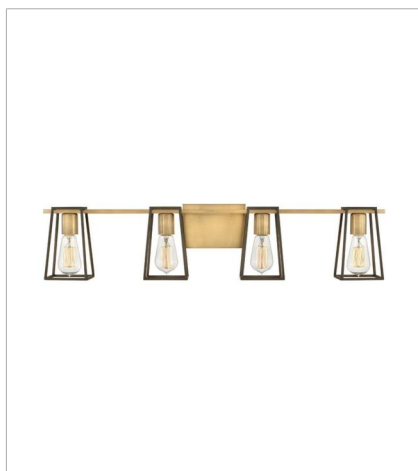

# FILMORE

The vintage industrial open cage silhouette offers a glimpse of the workhorse mentality of Filmore, but the dual finish on bar, backplate and fitter ensures that effortless style reigns supreme. Offered in two dual finish combinations, Chrome with Satin Black and Oil Rubbed Bronze with Heritage Brass, Filmore adds no-nonsense function and a minimalist spirit to any space.

**FINISH:** Heritage Brass with Oil Rubbed Bronze accents

**5160HB**  
SINGLE LIGHT VANITY  
4.5" W, 7.5" H  
LED Lamp  
1-14w Med. LED, 100w Equiv.

**5162HB**  
TWO LIGHT VANITY  
16" W, 7.5" H  
LED Lamp  
2-14w Med. LED, 100w Equiv.

**5163HB**  
THREE LIGHT VANITY  
24" W, 7.5" H  
LED Lamp  
3-14w Med. LED, 100w Equiv.

**5164HB**  
FOUR LIGHT VANITY  
33.5" W, 7.5" H  
LED Lamp  
4-14w Med. LED, 100w Equiv.