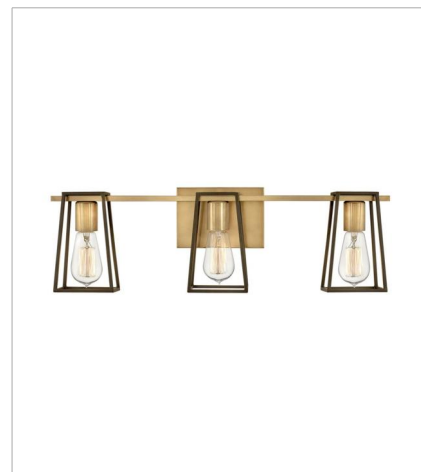

# FILMORE

The vintage industrial open cage silhouette offers a glimpse of the workhorse mentality of Filmore, but the dual finish on bar, backplate and fitter ensures that effortless style reigns supreme. Offered in two dual finish combinations, Chrome with Satin Black and Oil Rubbed Bronze with Heritage Brass, Filmore adds no-nonsense function and a minimalist spirit to any space.

**FINISH:** Heritage Brass with Oil Rubbed Bronze accents, Heritage Brass with Black accents

**5160HB**  
SINGLE LIGHT VANITY  
4.5" W, 7.5" H  
Socketed  
1-14w Med. LED, 100w Equiv.

**5162HB**  
TWO LIGHT VANITY  
16" W, 7.5" H  
Socketed  
2-14w Med. LED, 100w Equiv.

**5163HB**  
THREE LIGHT VANITY  
24" W, 7.5" H  
Socketed  
3-14w Med. LED, 100w Equiv.

**5164HB**  
FOUR LIGHT VANITY  
33.5" W, 7.5" H  
Socketed  
4-14w Med. LED, 100w Equiv.

**35168HB**  
EIGHT LIGHT LINEAR  
16" W, 7.5" H  
Socketed  
8-14w Med. LED, 100w Equiv.