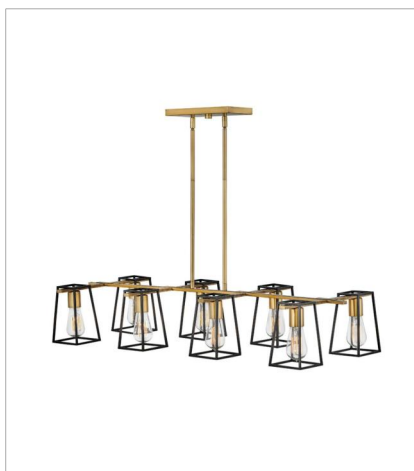

# FILMORE

The vintage industrial open cage silhouette offers a glimpse of the workhorse mentality of Filmore, but the dual finish on bar, backplate and fitter ensures that effortless style reigns supreme. Offered in two dual finish combinations, Chrome with Satin Black and Oil Rubbed Bronze with Heritage Brass, Filmore adds no-nonsense function and a minimalist spirit to any space.

**FINISH:** Heritage Brass with Oil Rubbed Bronze accents, Heritage Brass with Black accents

**5160HB**  
SINGLE LIGHT VANITY  
4.5" W, 7.5" H  
Socketed  
1-14w Med. LED, 100w Equiv.

**5162HB**  
TWO LIGHT VANITY  
16" W, 7.5" H  
Socketed  
2-14w Med. LED, 100w Equiv.

**5163HB**  
THREE LIGHT VANITY  
24" W, 7.5" H  
Socketed  
3-14w Med. LED, 100w Equiv.

**5164HB**  
FOUR LIGHT VANITY  
33.5" W, 7.5" H  
Socketed  
4-14w Med. LED, 100w Equiv.

**35168HB**  
EIGHT LIGHT LINEAR  
16" W, 7.5" H  
Socketed  
8-14w Med. LED, 100w Equiv.