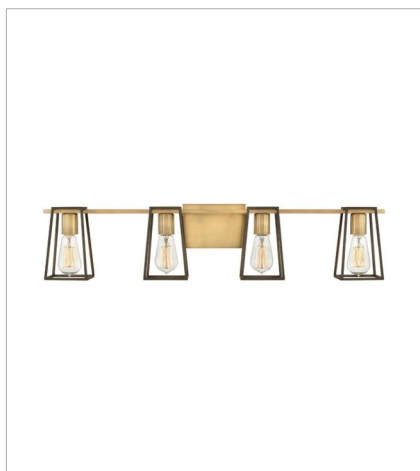

# FILMORE

The vintage industrial open cage silhouette offers a glimpse of the workhorse mentality of Filmore, but the dual finish on bar, backplate and fitter ensures that effortless style reigns supreme. Offered in two dual finish combinations, Chrome with Satin Black and Oil Rubbed Bronze with Heritage Brass, Filmore adds no-nonsense function and a minimalist spirit to any space.

**FINISH:** Heritage Brass with Oil Rubbed Bronze accents, Heritage Brass with Black accents

**5160HB**  
SINGLE LIGHT VANITY  
4.5" W, 7.5" H  
Socketed  
1-14w Med. LED, 100w Equiv.

**5162HB**  
TWO LIGHT VANITY  
16" W, 7.5" H  
Socketed  
2-14w Med. LED, 100w Equiv.

**5163HB**  
THREE LIGHT VANITY  
24" W, 7.5" H  
Socketed  
3-14w Med. LED, 100w Equiv.

**5164HB**  
FOUR LIGHT VANITY  
33.5" W, 7.5" H  
Socketed  
4-14w Med. LED, 100w Equiv.

**35168HB**  
EIGHT LIGHT LINEAR  
16" W, 7.5" H  
Socketed  
8-14w Med. LED, 100w Equiv.