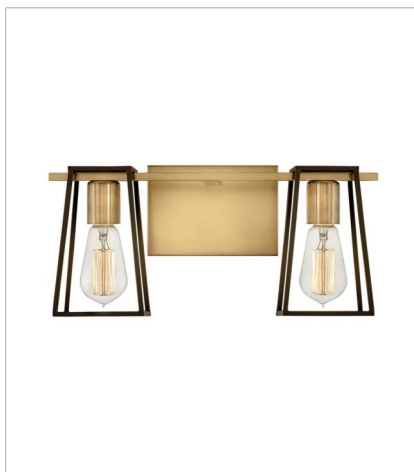

# FILMORE

The vintage industrial open cage silhouette offers a glimpse of the workhorse mentality of Filmore, but the dual finish on bar, backplate and fitter ensures that effortless style reigns supreme. Offered in two dual finish combinations, Chrome with Satin Black and Oil Rubbed Bronze with Heritage Brass, Filmore adds no-nonsense function and a minimalist spirit to any space.

**FINISH:** Heritage Brass with Oil Rubbed Bronze accents, Heritage Brass with Black accents

**5160HB**  
SINGLE LIGHT VANITY  
4.5" W, 7.5" H  
Socketed  
1-14w Med. LED, 100w Equiv.

**5162HB**  
TWO LIGHT VANITY  
16" W, 7.5" H  
Socketed  
2-14w Med. LED, 100w Equiv.

**5163HB**  
THREE LIGHT VANITY  
24" W, 7.5" H  
Socketed  
3-14w Med. LED, 100w Equiv.

**5164HB**  
FOUR LIGHT VANITY  
33.5" W, 7.5" H  
Socketed  
4-14w Med. LED, 100w Equiv.

**35168HB**  
EIGHT LIGHT LINEAR  
16" W, 7.5" H  
Socketed  
8-14w Med. LED, 100w Equiv.