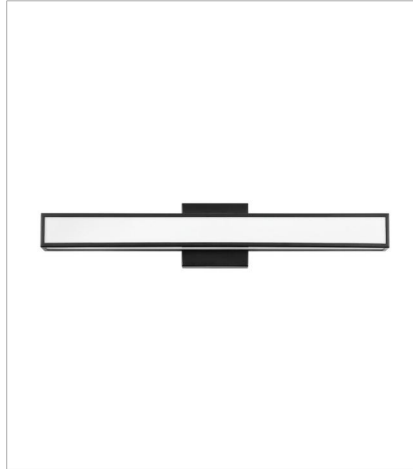

# ALTO

Sleek and chic, the LED, ADA-compliant Alto effortlessly takes center stage. Mastering both form and function, Alto unifies energy-efficiency, durability and sophistication.

**FINISH:** Black  
**GLASS:** White Acrylic

**51402BK**  
SMALL LED VANITY  
18" W, 4.8" H  
Integrated LED  
26w LED \*Included

**51403BK**  
MEDIUM LED VANITY  
24" W, 4.8" H  
Integrated LED  
29w LED \*Included

**51404BK**  
LARGE LED VANITY  
30" W, 4.8" H  
Integrated LED  
44w LED \*Included