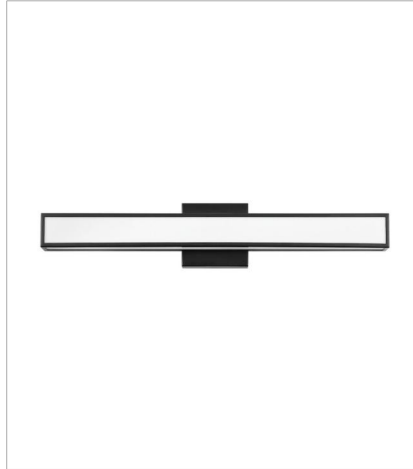

ALTO

Sleek and chic, the LED, ADA-compliant Alto effortlessly takes center stage. Mastering both form and function, Alto unifies energy-efficiency, durability and sophistication.

FINISH: Black
GLASS: White Acrylic

51402BK
SMALL LED VANITY
18" W, 4.8" H
Integrated LED

51403BK
MEDIUM LED VANITY
24" W, 4.8" H
Integrated LED

51404BK
LARGE LED VANITY
30" W, 4.8" H
Integrated LED