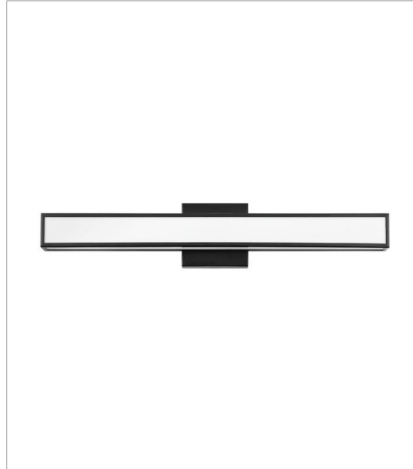

# ALTO

Sleek and chic, the LED, ADA-compliant Alto effortlessly takes center stage. Mastering both form and function, Alto unifies energy-efficiency, durability and sophistication.

**FINISH:** Black  
**GLASS:** White Acrylic

**51402BK**  
SMALL LED VANITY  
18" W, 4.8" H  
Integrated LED

**51403BK**  
MEDIUM LED VANITY  
24" W, 4.8" H  
Integrated LED

**51404BK**  
LARGE LED VANITY  
30" W, 4.8" H  
Integrated LED