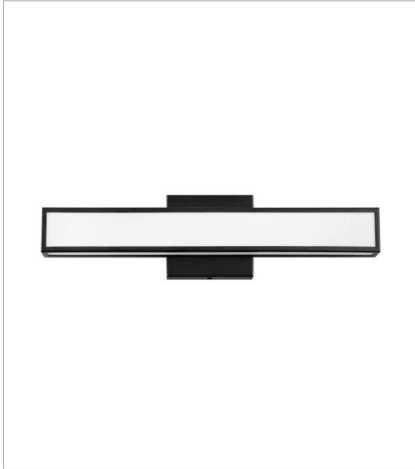

ALTO

Sleek and chic, the LED, ADA-compliant Alto effortlessly takes center stage. Mastering both form and function, Alto unifies energy-efficiency, durability and sophistication.

FINISH: Black
GLASS: White Acrylic

51402BK
SMALL LED VANITY
18" W, 4.8" H
Integrated LED

51403BK
MEDIUM LED VANITY
24" W, 4.8" H
Integrated LED

51404BK
LARGE LED VANITY
30" W, 4.8" H
Integrated LED