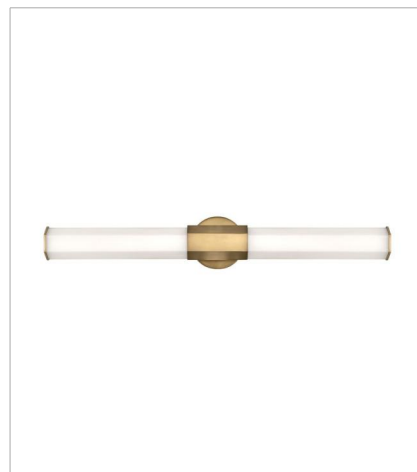

FACET

For a profile that is unpretentious, yet unforgettable, view all the sides of Facet. Interesting angles combine with a bold center bracelet to create the edgy and contemporary look. Hexagonal etched glass is showcased by Heritage Brass or Polished Nickel center and end caps of the same shape, while the Invisi mount system remains unseen to simply highlight the superior style.

FINISH: Heritage Brass
GLASS: Etched

51150HB
SMALL LED SCONCE
5" W, 14" H
Integrated LED

51152HB
MEDIUM LED VANITY
26" W, 5" H
Integrated LED

51153HB
LARGE LED VANITY
32" W, 5" H
Integrated LED