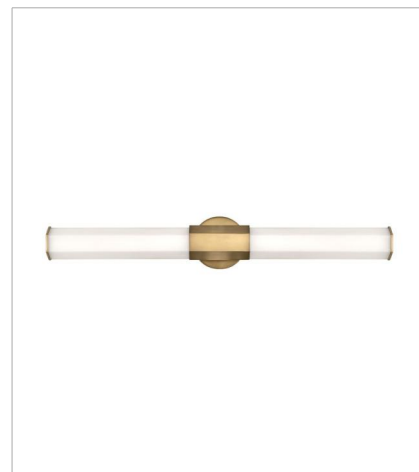

FACET

For a profile that is unpretentious, yet unforgettable, view all the sides of Facet. Interesting angles combine with a bold center bracelet to create the edgy and contemporary look. Hexagonal etched glass is showcased by Heritage Brass or Polished Nickel center and end caps of the same shape, while the Invisi mount system remains unseen to simply highlight the superior style.

FINISH: Heritage Brass
GLASS: Etched

51150HB
SMALL LED SCONCE
5" W, 14" H
Integrated LED
16w LED *Included

51152HB
MEDIUM LED VANITY
26" W, 5" H
Integrated LED
32w LED *Included

51153HB
LARGE LED VANITY
32" W, 5" H
Integrated LED
40w LED *Included

45035HB
MEDIUM LED LINEAR
40" W, 3.5" H
Integrated LED
48w LED *Included, 4 x 75W Equiv.

45037HB
EXTRA SMALL PENDANT
3.3" W, 16.8" H
Socketed
1-10w Med. LED, 60w Equiv.