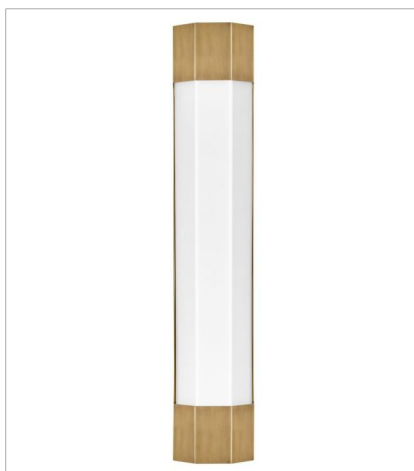

# FACET

For a profile that is unpretentious, yet unforgettable, view all the sides of Facet. Interesting angles combine with a bold center bracelet to create the edgy and contemporary look. Hexagonal etched glass is showcased by Heritage Brass or Polished Nickel center and end caps of the same shape, while the Invisi mount system remains unseen to simply highlight the superior style.

**FINISH:** Heritage Brass  
**GLASS:** Etched Opal, Etched

**99058FHB**  
DOWNROD KIT FACET  
4.3" W, 6.3" H

**51150HB**  
SMALL LED SCONCE  
5" W, 14" H  
Integrated LED

**51152HB**  
MEDIUM LED VANITY  
26" W, 5" H  
Integrated LED

**51153HB**  
LARGE LED VANITY  
32" W, 5" H  
Integrated LED

**51392HB**  
LARGE SCONCE  
4.5" W, 23.8" H  
Integrated LED

**45035HB**  
MEDIUM LED LINEAR  
40" W, 3.5" H  
Integrated LED  
48w LED \*Included, 4 x 75W Equiv.