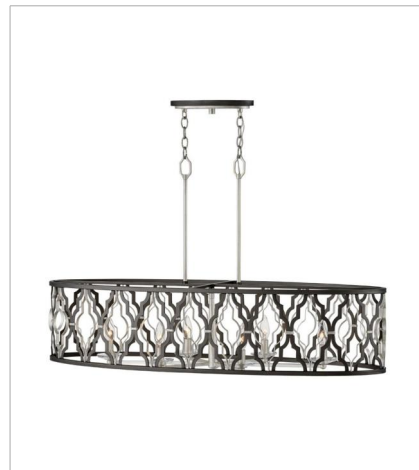

PORTICO

The Portico pendant highlights the medallion, a classic design element, by fusing this antique pattern with on-trend mixed metal finishes in Glacial and Metallic Matte Bronze to reveal a modern symmetry. Delicate crystal candle cups, an elegantly tapered center column and two-tone canopy ensure refined details emanate throughout Portico's sophisticated design.

FINISH: Glacial with Metallic Matte Bronze accents

3065GG
MEDIUM OPEN FRAME DRUM
14" W, 35.3" H
Socketed

3067GG
SMALL OPEN FRAME PENDANT
8" W, 12" H
Socketed
1-12w Med. LED, 100w Equiv.

3068GG
6 LIGHT OPEN FRAME LINEAR
42" W, 23.8" H
Socketed
6-5w Cand. LED, 60w Equiv.

3069GG
EXTRA-LARGE OPEN FRAME DRUM
19" W, 44.8" H
Socketed
9-5w Cand. LED, 60w Equiv.

3063GG
MEDIUM SEMI-FLUSH MOUNT
16" W, 14.5" H
Socketed
4-5w Cand. LED, 60w Equiv.

3066GG
LARGE OPEN FRAME DRUM
28" W, 24.8" H
Socketed
6-5w Cand. LED, 60w Equiv.