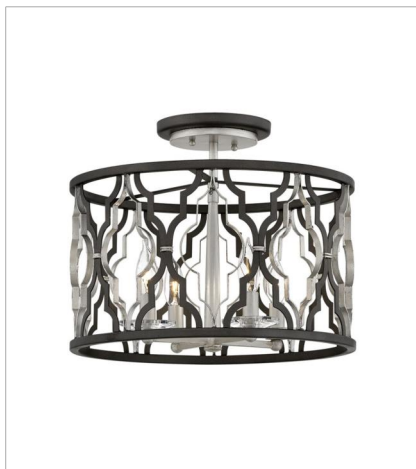

PORTICO

The Portico pendant highlights the medallion, a classic design element, by fusing this antique pattern with on-trend mixed metal finishes in Glacial and Metallic Matte Bronze to reveal a modern symmetry. Delicate crystal candle cups, an elegantly tapered center column and two-tone canopy ensure refined details emanate throughout Portico's sophisticated design.

FINISH: Glacial with Metallic Matte Bronze accents

3065GG
MEDIUM OPEN FRAME DRUM
14" W, 35.3" H
Socketed

3067GG
SMALL OPEN FRAME PENDANT
8" W, 12" H
Socketed
1-12w Med. LED, 100w Equiv.

3068GG
6 LIGHT OPEN FRAME LINEAR
42" W, 23.8" H
Socketed
6-5w Cand. LED, 60w Equiv.

3069GG
EXTRA-LARGE OPEN FRAME DRUM
19" W, 44.8" H
Socketed
9-5w Cand. LED, 60w Equiv.

3063GG
MEDIUM SEMI-FLUSH MOUNT
16" W, 14.5" H
Socketed
4-5w Cand. LED, 60w Equiv.

3066GG
LARGE OPEN FRAME DRUM
28" W, 24.8" H
Socketed
6-5w Cand. LED, 60w Equiv.