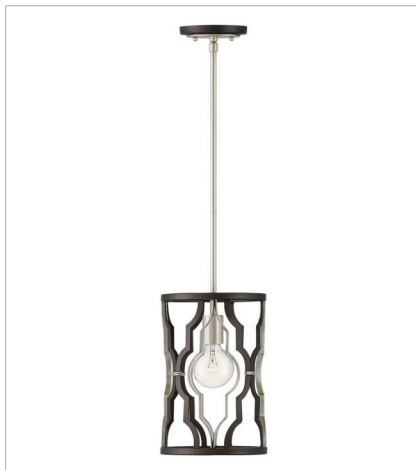

PORTICO

The Portico pendant highlights the medallion, a classic design element, by fusing this antique pattern with on-trend mixed metal finishes in Glacial and Metallic Matte Bronze to reveal a modern symmetry. Delicate crystal candle cups, an elegantly tapered center column and two-tone canopy ensure refined details emanate throughout Portico's sophisticated design.

FINISH: Glacial with Metallic Matte Bronze accents

3065GG
MEDIUM OPEN FRAME DRUM
14" W, 35.3" H
Socketed

3067GG
SMALL OPEN FRAME PENDANT
8" W, 12" H
Socketed
1-12w Med. LED, 100w Equiv.

3068GG
6 LIGHT OPEN FRAME LINEAR
42" W, 23.8" H
Socketed
6-5w Cand. LED, 60w Equiv.

3069GG
EXTRA-LARGE OPEN FRAME DRUM
19" W, 44.8" H
Socketed
9-5w Cand. LED, 60w Equiv.

3063GG
MEDIUM SEMI-FLUSH MOUNT
16" W, 14.5" H
Socketed
4-5w Cand. LED, 60w Equiv.

3066GG
LARGE OPEN FRAME DRUM
28" W, 24.8" H
Socketed
6-5w Cand. LED, 60w Equiv.