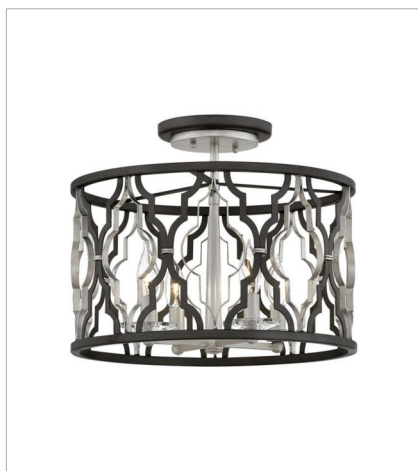

PORTICO

The Portico pendant highlights the medallion, a classic design element, by fusing this antique pattern with on-trend mixed metal finishes in Glacial and Metallic Matte Bronze to reveal a modern symmetry. Delicate crystal candle cups, an elegantly tapered center column and two-tone canopy ensure refined details emanate throughout Portico's sophisticated design.

FINISH: Glacial with Metallic Matte Bronze accents

3067GG
SMALL OPEN FRAME PENDANT
8" W, 12" H
Socketed
1-12w Med. LED, 100W Equiv.

3068GG
6 LIGHT OPEN FRAME LINEAR
42" W, 23.8" H
Socketed
6-5w Cand. LED, 60w Equiv.

3069GG
EXTRA-LARGE OPEN FRAME DRUM
19" W, 44.8" H
Socketed
9-5w Cand. LED, 60w Equiv.

3063GG
MEDIUM SEMI-FLUSH MOUNT
16" W, 14.5" H
Socketed
4-5w Cand. LED, 60w Equiv.

3066GG
LARGE OPEN FRAME DRUM
28" W, 24.8" H
Socketed
6-5w Cand. LED, 60w Equiv.