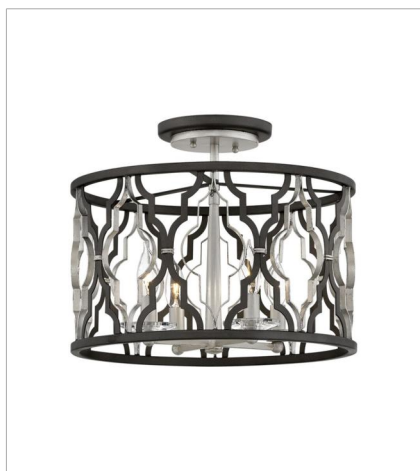

PORTICO

The Portico pendant highlights the medallion, a classic design element, by fusing this antique pattern with on-trend mixed metal finishes in Glacial and Metallic Matte Bronze to reveal a modern symmetry. Delicate crystal candle cups, an elegantly tapered center column and two-tone canopy ensure refined details emanate throughout Portico's sophisticated design.

FINISH: Glacial with Metallic Matte Bronze accents

3065GG
MEDIUM OPEN FRAME DRUM
14" W, 35.3" H
Socketed

3068GG
6 LIGHT OPEN FRAME LINEAR
42" W, 23.8" H
Socketed
6-5w Cand. LED, 60w Equiv.

3069GG
EXTRA-LARGE OPEN FRAME DRUM
19" W, 44.8" H
Socketed
9-5w Cand. LED, 60w Equiv.

3063GG
MEDIUM SEMI-FLUSH MOUNT
16" W, 14.5" H
Socketed
4-5w Cand. LED, 60w Equiv.

3066GG
LARGE OPEN FRAME DRUM
28" W, 24.8" H
Socketed
6-5w Cand. LED, 60w Equiv.