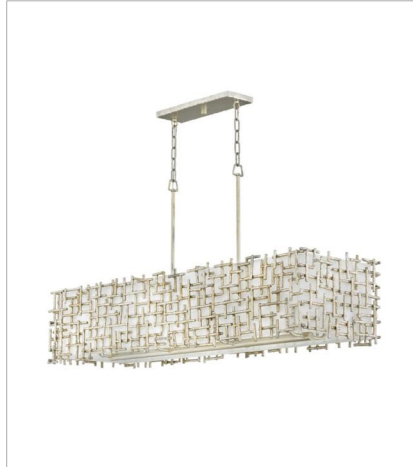

FARRAH

Farrah's contemporary design is bold and sculptural, while achieving an optical airiness. The hand-hammered crosshatch bars gleam in a hand-applied Silver Leaf finish with artisanal detailing that carries through to the canopy detail. Set against a White Linen shade, Farrah creates a look of deconstructed, modern elegance.

FINISH: Silver Leaf
SHADE: White Linen

FR33104SLF
MEDIUM DRUM
28" W, 23.3" H
Socketed
6-5w Cand. LED, 60w Equiv.

FR33105SLF
EIGHT LIGHT LINEAR
48.3" W, 23.8" H
Socketed
8-5w Cand. LED, 60w Equiv.

FR33109SLF
LARGE TEN LIGHT LINEAR
60" W, 23.8" H
Socketed
10-5w Cand. LED, 60w Equiv.