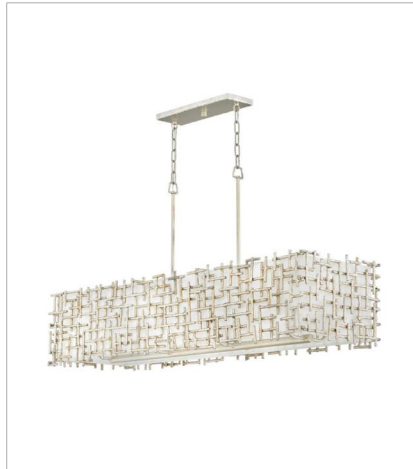

# FARRAH

Farrah's contemporary design is bold and sculptural, while achieving an optical airiness. The hand-hammered crosshatch bars gleam in a hand-applied Silver Leaf or Burnished Gold finish with artisanal detailing that carries through to the canopy detail. Set against a White Linen shade, Farrah creates a look of deconstructed; modern elegance.

**FINISH:** Silver Leaf  
**SHADE:** White Linen

**FR33104SLF**  
MEDIUM DRUM CHANDELIER  
28" W, 23.3" H  
Socketed  
6-5w Cand. LED, 60w Equiv.

**FR33105SLF**  
MEDIUM EIGHT LIGHT LINEAR  
48.3" W, 23.8" H  
Socketed  
8-5w Cand. LED, 60w Equiv.

**FR33109SLF**  
LARGE TEN LIGHT LINEAR  
60" W, 23.8" H  
Socketed  
10-5w Cand. LED, 60w Equiv.