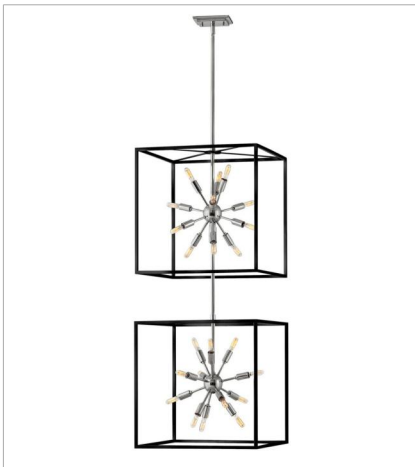

# AROS

lisa mcdennon  
COLLECTION

Some views are better than others. The striking Aros pendant showcases a provocative mid-century modern starburst cluster in a luxurious Warm Brass finish framed by an articulating, angular cage in prominent Black. For added drama, the sophisticated multi-tiered pendants dazzle with dimension to fill unique spaces or higher ceilings. Aros is part of the Lisa McDennon Collection.

**FINISH:** Black with Warm Brass accents,  
Black with Polished Nickel accents

**46314BLK**  
MEDIUM OPEN FRAME PENDANT  
20" W, 21" H  
Socketed  
38042

**46314BLK-PN**  
LARGE OPEN FRAME PENDANT  
20" W, 21" H  
Socketed  
38042

**46316BLK**  
LARGE OPEN FRAME TWO TIER  
20" W, 51.5" H  
Socketed  
38045

**46316BLK-PN**  
LARGE OPEN FRAME PENDANT  
20" W, 51.5" H  
Socketed  
38045

**46317BLK**  
MEDIUM PENDANT  
15" W, 16" H  
Socketed  
37907

# AROS

Some views are better than others. The striking Aros pendant showcases a provocative mid-century modern starburst cluster in a luxurious Warm Brass finish framed by an articulating, angular cage in prominent Black. For added drama, the sophisticated multi-tiered pendants dazzle with dimension to fill unique spaces or higher ceilings. Aros is part of the Lisa McDennon Collection.