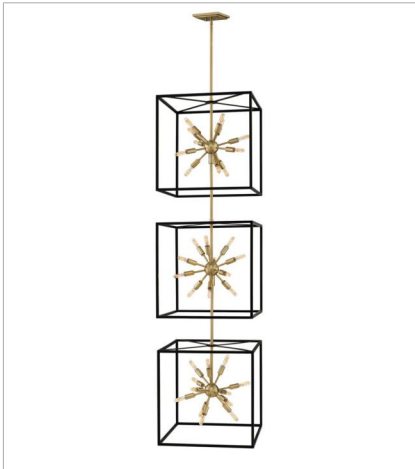

AROS

Some views are better than others. The striking Aros pendant showcases a provocative mid-century modern starburst cluster in a luxurious Warm Brass finish framed by an articulating, angular cage in prominent Black. For added drama, the sophisticated multi-tiered pendants dazzle with dimension to fill unique spaces or higher ceilings. Aros is part of the Lisa McDennon Collection.

FINISH: Black with Warm Brass accents,
Black with Polished Nickel accents

46318BLK
DOUBLE XL OPEN FRAME PENDANT
20" W, 82.8" H
Socketed
38048