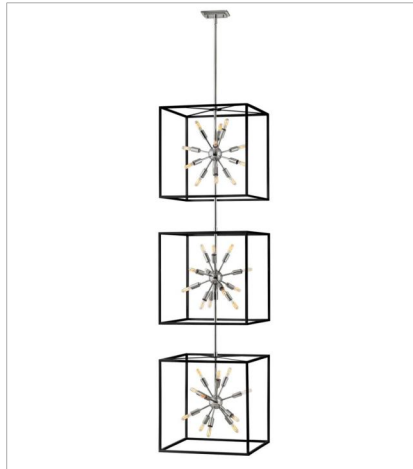

46318BLK-PN
DOUBLE XL OPEN FRAME PENDANT
20" W, 82.8" H
Socketed
38048