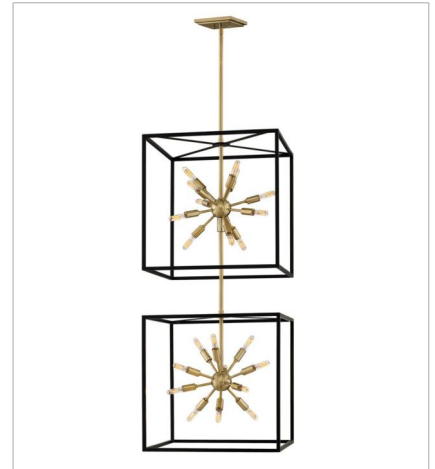

# AROS

lisa mcdennon  
COLLECTION

Some views are better than others. The striking Aros pendant showcases a provocative mid-century modern starburst cluster in a luxurious Warm Brass finish framed by an articulating, angular cage in prominent Black. For added drama, the sophisticated multi-tiered pendants dazzle with dimension to fill unique spaces or higher ceilings. Aros is part of the Lisa McDennon Collection.

**FINISH:** Black with Warm Brass accents,  
Black with Polished Nickel accents

**46314BLK**  
MEDIUM OPEN FRAME PENDANT  
20" W, 21" H  
Socketed  
38042

**46314BLK-PN**  
LARGE OPEN FRAME PENDANT  
20" W, 21" H  
Socketed  
38042

**46316BLK**  
LARGE OPEN FRAME TWO TIER  
20" W, 51.5" H  
Socketed  
38045

**46316BLK-PN**  
LARGE OPEN FRAME PENDANT  
20" W, 51.5" H  
Socketed  
38045

**46317BLK**  
MEDIUM PENDANT  
15" W, 16" H  
Socketed  
37907

# AROS

Some views are better than others. The striking Aros pendant showcases a provocative mid-century modern starburst cluster in a luxurious Warm Brass finish framed by an articulating, angular cage in prominent Black. For added drama, the sophisticated multi-tiered pendants dazzle with dimension to fill unique spaces or higher ceilings. Aros is part of the Lisa McDennon Collection.