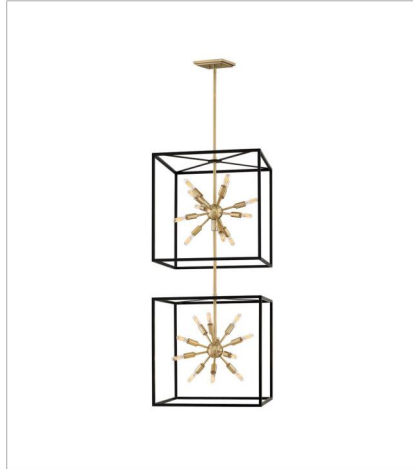

AROS

lisa mcDennon
COLLECTION

The striking Aros pendant showcases a provocative mid-century modern starburst cluster in a luxurious Warm Brass or Polished Nickel framed by an articulating, angular cage in prominent Black. For added drama, the sophisticated pendants dazzle with dimension to fill unique spaces or higher ceilings. Aros is part of the Lisa McDennon Collection.

FINISH: Black with Warm Brass accents

46314BLK
LARGE OPEN FRAME PENDANT
20" W, 21" H
Socketed
12-5w Cand. LED, 40w Equiv.

46316BLK
LARGE OPEN FRAME PENDANT
20" W, 51.5" H
Socketed
24-5w Cand. LED, 40w Equiv.

46318BLK
DOUBLE XL OPEN FRAME PENDANT
20" W, 82.8" H
Socketed
36-5w Cand. LED, 25w Equiv.

46313BLK
MEDIUM CONVERTIBLE PENDANT
13" W, 14" H
Socketed
7-5w Cand. LED, 60w Equiv.

HINKLEY

HINKLEY
33000 Pin Oak Parkway
Avon Lake, OH 44012