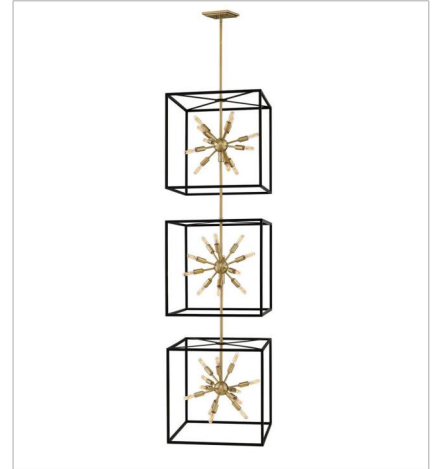

AROS

lisa mcDennon
COLLECTION

The striking Aros pendant showcases a provocative mid-century modern starburst cluster in a luxurious Warm Brass or Polished Nickel framed by an articulating, angular cage in prominent Black. For added drama, the sophisticated pendants dazzle with dimension to fill unique spaces or higher ceilings. Aros is part of the Lisa McDennon Collection.

FINISH: Black with Warm Brass accents

46314BLK
LARGE OPEN FRAME PENDANT
20" W, 21" H
Socketed
12-5w Cand. LED, 40w Equiv.

46316BLK
LARGE OPEN FRAME PENDANT
20" W, 51.5" H
Socketed
24-5w Cand. LED, 40w Equiv.

46318BLK
DOUBLE XL OPEN FRAME PENDANT
20" W, 82.8" H
Socketed
36-5w Cand. LED, 25w Equiv.

46313BLK
MEDIUM CONVERTIBLE PENDANT
13" W, 14" H
Socketed
7-5w Cand. LED, 60w Equiv.

HINKLEY

HINKLEY
33000 Pin Oak Parkway
Avon Lake, OH 44012