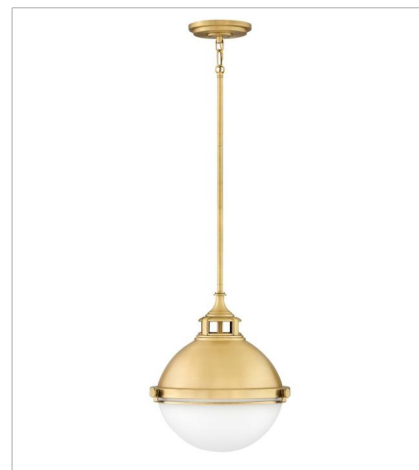

FLETCHER

Fletcher's chic vibe transcends style boundaries. A seamless dome shade features a cast-fitter and an elegant capture ring that secures the etched opal glass with decorative cast knobs. Spanning vintage to industrial, classic to transitional, Fletcher seamlessly unifies any décor declaration.

FINISH: Satin Brass
GLASS: Etched Opal

4830SA
SMALL SWING ARM SINGLE LIGH...
7" W, 9.3" H
Socketed
1-7w Med. LED, 100w Equiv.

4832SA
MEDIUM SWING ARM SINGLE LIG...
7" W, 12.3" H
Socketed
38060

4834SA
SMALL PENDANT
13.5" W, 14.5" H
Socketed
2-7w Med. LED, 100w Equiv.

4835SA
MEDIUM ORB
18" W, 19.8" H
Socketed
2-10w Med. LED, 100w Equiv.

4836SA
LARGE ORB
22" W, 23" H
Socketed
3-8w Med. LED, 100w Equiv.

HINKLEY

HINKLEY
33000 Pin Oak Parkway
Avon Lake, OH 44012

PHONE: (440) 653-5500
Toll Free: 1 (800) 446-5539