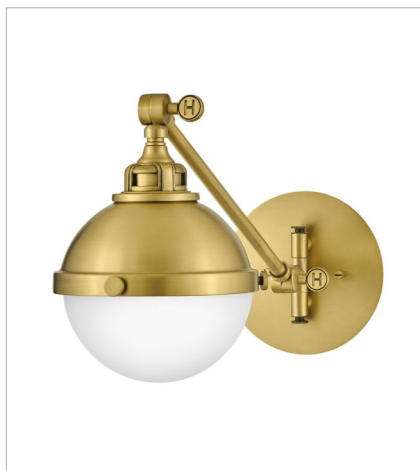

FLETCHER

Fletcher's chic vibe transcends style boundaries. A seamless dome shade features a cast-fitter and an elegant capture ring that secures the etched opal glass with decorative cast knobs. Spanning vintage to industrial, classic to transitional, Fletcher seamlessly unifies any décor declaration.

FINISH: Satin Brass
GLASS: Etched Opal

4830SA
SMALL SWING ARM SINGLE LIGH...
7" W, 9.3" H
Socketed
1-7w Med. LED, 100w Equiv.

4832SA
MEDIUM SWING ARM SINGLE LIG...
7" W, 12.3" H
Socketed
38060

4834SA
SMALL PENDANT
13.5" W, 14.5" H
Socketed
2-7w Med. LED, 100w Equiv.

4835SA
MEDIUM ORB
18" W, 19.8" H
Socketed
2-10w Med. LED, 100w Equiv.

4836SA
LARGE ORB
22" W, 23" H
Socketed
3-8w Med. LED, 100w Equiv.

HINKLEY

HINKLEY
33000 Pin Oak Parkway
Avon Lake, OH 44012

PHONE: (440) 653-5500
Toll Free: 1 (800) 446-5539