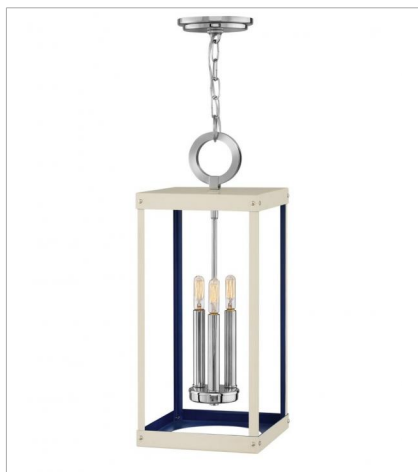

PORTER

A fusion of chic styles makes Porter a design standout. Merging Modern Farmhouse, Industrial, and Arts and Crafts elements, the fine rivet details and a sturdy hanger loop create a stunning and distinctive statement.

FINISH: Polished Nickel with Warm White accents

4074PN
MEDIUM OPEN FRAME PENDANT
9" W, 22.8" H
Socket
3-60w Cand.

4075PN
LARGE OPEN FRAME PENDANT
12" W, 28.8" H
Socket
4-60w Cand.

4077PN
SMALL OPEN FRAME PENDANT
7" W, 14.5" H
Socket
1-100w Med.

4071PN
MEDIUM FLUSH MOUNT
12" W, 10" H
Socket
4-60w Cand.

HINKLEY

HINKLEY
33000 Pin Oak Parkway
Avon Lake, OH 44012

PHONE: (440) 653-5500
Toll Free: 1 (800) 446-5539

hinkley.com