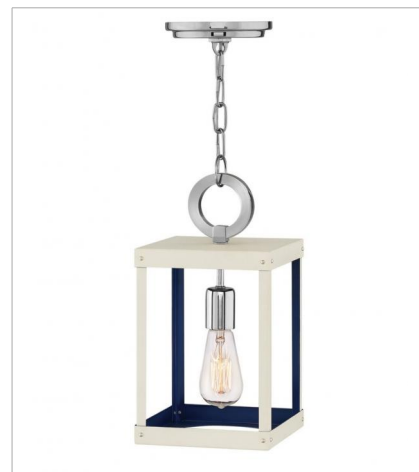

PORTER

A fusion of chic styles makes Porter a design standout. Merging Modern Farmhouse, Industrial, and Arts and Crafts elements, the fine rivet details and a sturdy hanger loop create a stunning and distinctive statement.

FINISH: Polished Nickel with Warm White accents

4074PN
MEDIUM OPEN FRAME PENDANT
9" W, 22.8" H
Socket
3-60w Cand.

4075PN
LARGE OPEN FRAME PENDANT
12" W, 28.8" H
Socket
4-60w Cand.

4077PN
SMALL OPEN FRAME PENDANT
7" W, 14.5" H
Socket
1-100w Med.