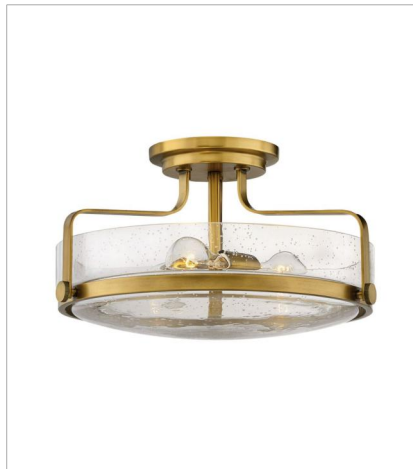

HARPER

Harper's sleek, retro design elevates the traditional flush mount with a unique clear seedy glass bound by a prominent metal ring and decorative knobs available in four finishes.

FINISH: Heritage Brass
GLASS: Clear Seedy, Etched Opal

3640HB-CS
MEDIUM FLUSH MOUNT
15.8" W, 6.3" H
Socketed
3-5w Med. LED, 40w Equiv.

3641HB
MEDIUM SEMI-FLUSH MOUNT
14.5" W, 10" H
Socketed
3-14w Med. LED, 100w Equiv.

3641HB-CS
MEDIUM SEMI-FLUSH MOUNT
14.5" W, 10" H
Socketed
3-14w Med. LED, 100w Equiv.

3643HB
LARGE SEMI-FLUSH MOUNT
18" W, 10" H
Socketed
3-14w Med. LED, 100w Equiv.

3643HB-CS
LARGE SEMI-FLUSH MOUNT
18" W, 10" H
Socketed
3-14w Med. LED, 100w Equiv.

HINKLEY

HINKLEY
33000 Pin Oak Parkway
Avon Lake, OH 44012