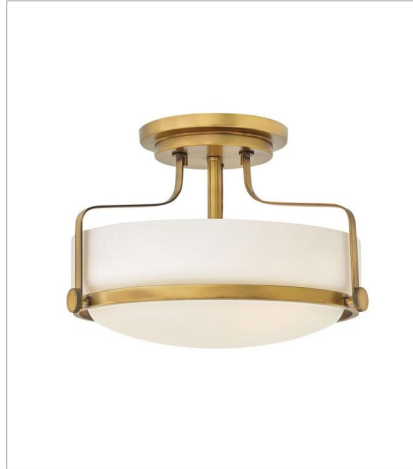

HARPER

Harper's sleek, retro design elevates the traditional flush mount with a unique clear seedy glass bound by a prominent metal ring and decorative knobs available in four finishes.

FINISH: Heritage Brass
GLASS: Clear Seedy, Etched Opal

3640HB-CS
MEDIUM FLUSH MOUNT
15.8" W, 6.3" H
Socketed
3-5w Med. LED, 40w Equiv.

3641HB
MEDIUM SEMI-FLUSH MOUNT
14.5" W, 10" H
Socketed
3-14w Med. LED, 100w Equiv.

3641HB-CS
MEDIUM SEMI-FLUSH MOUNT
14.5" W, 10" H
Socketed
3-14w Med. LED, 100w Equiv.

3643HB
LARGE SEMI-FLUSH MOUNT
18" W, 10" H
Socketed
3-14w Med. LED, 100w Equiv.

3643HB-CS
LARGE SEMI-FLUSH MOUNT
18" W, 10" H
Socketed
3-14w Med. LED, 100w Equiv.

HINKLEY

HINKLEY
33000 Pin Oak Parkway
Avon Lake, OH 44012