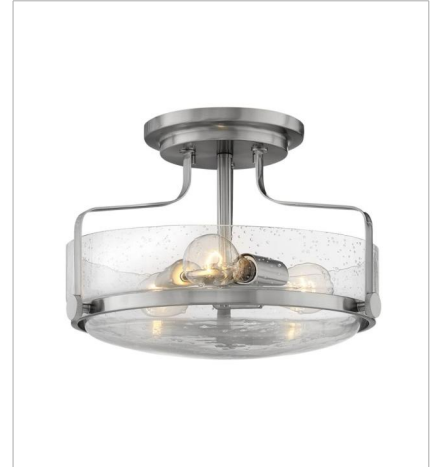

HARPER

Harper's sleek, retro design elevates the traditional flush mount with a unique clear seedy glass bound by a prominent metal ring and decorative knobs available in four finishes.

FINISH: Brushed Nickel
GLASS: Clear Seedy, Etched Opal

3640BN-CS
MEDIUM FLUSH MOUNT
15.8" W, 6.3" H
Socketed
3-5w Med. LED, 40w Equiv.

3641BN
MEDIUM SEMI-FLUSH MOUNT
14.5" W, 10" H
Socketed
3-14w Med. LED, 100w Equiv.

3641BN-CS
MEDIUM SEMI-FLUSH MOUNT
14.5" W, 10" H
Socketed
3-14w Med. LED, 100w Equiv.

3643BN
LARGE SEMI-FLUSH MOUNT
18" W, 10" H
Socketed
3-14w Med. LED, 100w Equiv.

3643BN-CS
LARGE SEMI-FLUSH MOUNT
18" W, 10" H
Socketed
3-14w Med. LED, 100w Equiv.

HINKLEY

HINKLEY
33000 Pin Oak Parkway
Avon Lake, OH 44012