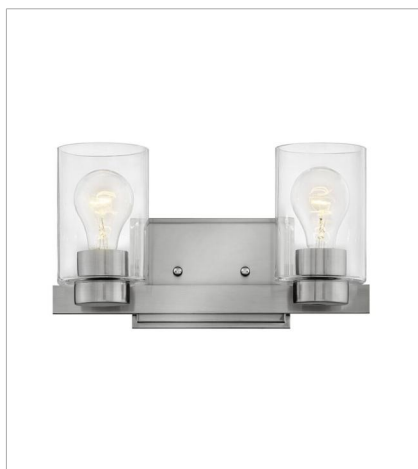

# MILEY

Miley's chic design complements a variety of decors with its sleek lines and elegant glass shape. The cast stepped back plate and cast glass holders in Chrome or Brushed Nickel finishes add to its beauty.

**FINISH:** Brushed Nickel  
**GLASS:** Etched White, Clear

**5050BN**  
SINGLE LIGHT VANITY  
4.5" W, 6.5" H  
Socketed  
1-60w G-9 \*Included or 1-5w G9 LED, 60w Equiv.

**5050BN-CL**  
SINGLE LIGHT VANITY  
4.5" W, 6.5" H  
Socketed  
1-12w Med. LED, 100w Equiv.

**5052BN**  
TWO LIGHT VANITY  
13" W, 6.3" H  
Socketed  
2-5w G9 LED \*Included or 2-5w G9 LED, 60w Equiv.

**5052BN-CL**  
TWO LIGHT VANITY  
13" W, 7" H  
Socketed  
2-12w Med. LED, 100w Equiv.

**5053BN**  
THREE LIGHT VANITY  
21.5" W, 6.3" H  
Socketed  
3-5w G9 LED \*Included or 3-5w G9 LED, 60w Equiv.

**5053BN-CL**  
THREE LIGHT VANITY  
21.5" W, 7" H  
Socketed  
3-12w Med. LED, 100w Equiv.