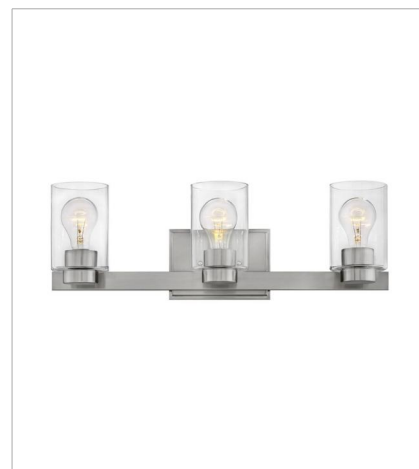

# MILEY

Miley's chic design complements a variety of decors with its sleek lines and elegant glass shape. The cast stepped back plate and cast glass holders in Chrome or Brushed Nickel finishes add to its beauty.

**FINISH:** Brushed Nickel  
**GLASS:** Etched White, Clear

**5050BN**  
SINGLE LIGHT VANITY  
4.5" W, 6.5" H  
Socketed  
1-60w G-9 \*Included or 1-5w G9 LED, 60w Equiv.

**5050BN-CL**  
SINGLE LIGHT VANITY  
4.5" W, 6.5" H  
Socketed  
1-12w Med. LED, 100w Equiv.

**5052BN**  
TWO LIGHT VANITY  
13" W, 6.3" H  
Socketed  
2-5w G9 LED \*Included or 2-5w G9 LED, 60w Equiv.

**5052BN-CL**  
TWO LIGHT VANITY  
13" W, 7" H  
Socketed  
2-12w Med. LED, 100w Equiv.

**5053BN**  
THREE LIGHT VANITY  
21.5" W, 6.3" H  
Socketed  
3-5w G9 LED \*Included or 3-5w G9 LED, 60w Equiv.

**5053BN-CL**  
THREE LIGHT VANITY  
21.5" W, 7" H  
Socketed  
3-12w Med. LED, 100w Equiv.