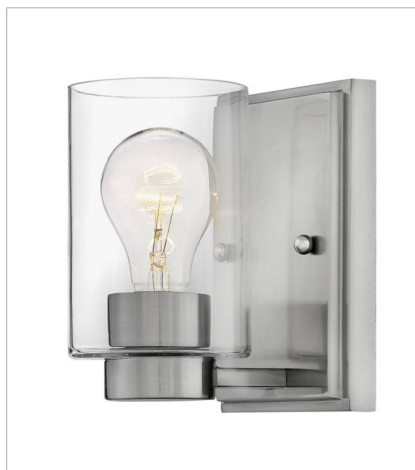

# MILEY

Miley's chic design complements a variety of decors with its sleek lines and elegant glass shape. The cast stepped back plate and cast glass holders in Chrome or Brushed Nickel finishes add to its beauty.

**FINISH:** Brushed Nickel  
**GLASS:** Etched White, Clear

**5050BN**  
SINGLE LIGHT VANITY  
4.5" W, 6.5" H  
Socketed  
1-60w G-9 \*Included or 1-5w G9 LED, 60w Equiv.

**5050BN-CL**  
SINGLE LIGHT VANITY  
4.5" W, 6.5" H  
Socketed  
1-12w Med. LED, 100w Equiv.

**5052BN**  
TWO LIGHT VANITY  
13" W, 6.3" H  
Socketed  
2-5w G9 LED \*Included or 2-5w G9 LED, 60w Equiv.

**5052BN-CL**  
TWO LIGHT VANITY  
13" W, 7" H  
Socketed  
2-12w Med. LED, 100w Equiv.

**5053BN**  
THREE LIGHT VANITY  
21.5" W, 6.3" H  
Socketed  
3-5w G9 LED \*Included or 3-5w G9 LED, 60w Equiv.

**5053BN-CL**  
THREE LIGHT VANITY  
21.5" W, 7" H  
Socketed  
3-12w Med. LED, 100w Equiv.