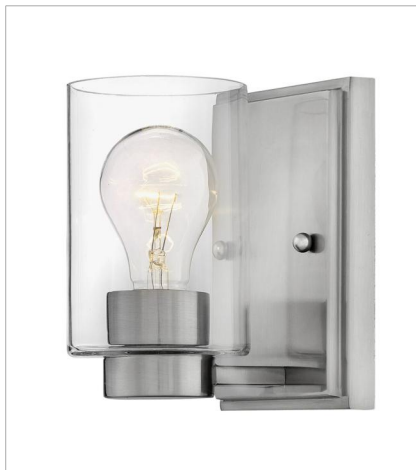

MILEY

Miley's chic design complements a variety of decors with its sleek lines and elegant glass shape. The cast stepped back plate and cast glass holders in Chrome or Brushed Nickel finishes add to its beauty.

FINISH: Brushed Nickel
GLASS: Etched White, Clear

5050BN
SINGLE LIGHT VANITY
4.5" W, 6.5" H
Socketed

5050BN-CL
SINGLE LIGHT VANITY
4.5" W, 6.5" H
Socketed
1-12w Med. LED, 100W Equiv.

5052BN
TWO LIGHT VANITY
13" W, 6.3" H
Socketed

5052BN-CL
TWO LIGHT VANITY
13" W, 7" H
Socketed
2-12w Med. LED, 100w Equiv.

5053BN
THREE LIGHT VANITY
21.5" W, 6.3" H
Socketed

5053BN-CL
THREE LIGHT VANITY
21.5" W, 7" H
Socketed
3-12w Med. LED, 100w Equiv.