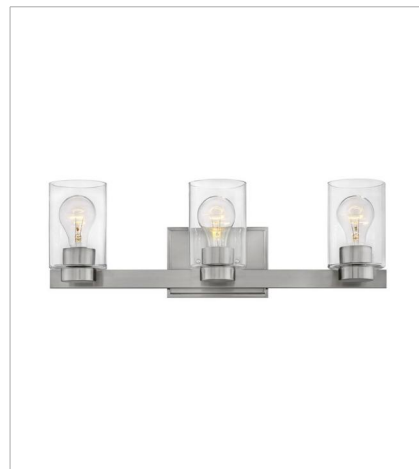

MILEY

Miley's chic design complements a variety of decors with its sleek lines and elegant glass shape. The cast stepped back plate and cast glass holders in Chrome or Brushed Nickel finishes add to its beauty.

FINISH: Brushed Nickel
GLASS: Etched White, Clear

5050BN
SINGLE LIGHT VANITY
4.5" W, 6.5" H
Socketed

5050BN-CL
SINGLE LIGHT VANITY
4.5" W, 6.5" H
Socketed
1-12w Med. LED, 100W Equiv.

5052BN
TWO LIGHT VANITY
13" W, 6.3" H
Socketed

5052BN-CL
TWO LIGHT VANITY
13" W, 7" H
Socketed
2-12w Med. LED, 100w Equiv.

5053BN
THREE LIGHT VANITY
21.5" W, 6.3" H
Socketed

5053BN-CL
THREE LIGHT VANITY
21.5" W, 7" H
Socketed
3-12w Med. LED, 100w Equiv.