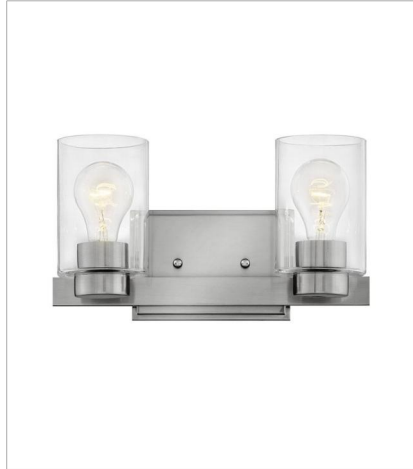

MILEY

Miley's chic design complements a variety of decors with its sleek lines and elegant glass shape. The cast stepped back plate and cast glass holders in Chrome or Brushed Nickel finishes add to its beauty.

FINISH: Brushed Nickel with Clear glass
GLASS: Clear

5050BN-CL
SINGLE LIGHT VANITY
4.5" W, 6.5" H
LED Lamp
1-12w Med. LED, 100W Equiv.

5052BN-CL
TWO LIGHT VANITY
13" W, 7" H
LED Lamp
2-12w Med. LED, 100w Equiv.

5053BN-CL
THREE LIGHT VANITY
21.5" W, 7" H
LED Lamp
3-12w Med. LED, 100w Equiv.