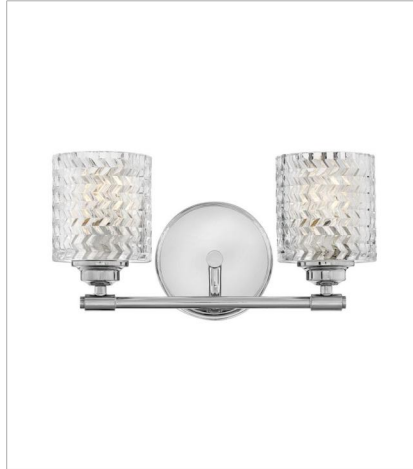

ELLE

Traditional elegance with a modern edge defines Elle's graceful design. A rich, chevron cut, clear glass is the dramatic focal point, complemented by a gleaming Chrome finish. The softly rounded steel back plate is finished with luxe stepped detailing to complete the design.

FINISH: Chrome
GLASS: Clear Chevron

5040CM
SINGLE LIGHT VANITY
5.5" W, 7.8" H
LED Lamp
1-14w Med. LED, 100w Equiv.

5042CM
TWO LIGHT VANITY
14.5" W, 7.5" H
LED Lamp
2-14w Med. LED, 100w Equiv.

5043CM
THREE LIGHT VANITY
24" W, 7.5" H
LED Lamp
3-14w Med. LED, 100w Equiv.

5044CM
FOUR LIGHT VANITY
32" W, 7.5" H
LED Lamp
4-14w Med. LED, 100w Equiv.

HINKLEY

HINKLEY
33000 Pin Oak Parkway
Avon Lake, OH 44012

PHONE: (440) 653-5500
Toll Free: 1 (800) 446-5539

hinkley.com