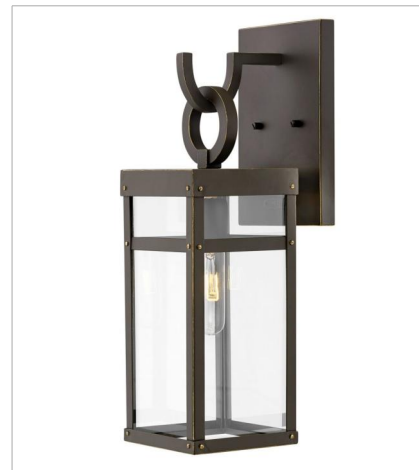

PORTER

A fusion of chic styles makes Porter a design standout. Merging Modern Farmhouse, Industrial, and Arts and Crafts elements, the fine rivet details and a sturdy hanger loop create a stunning and distinctive statement.

FINISH: Oil Rubbed Bronze
GLASS: Clear

2808OZ
LARGE SINGLE TIER
12" W, 31.3" H
Socketed
4-8w Med. LED, 60w Equiv.

2803OZ
MEDIUM FLUSH MOUNT
12" W, 12" H
Socketed
4-5w Cand. LED, 60w Equiv.

2800OZ
MEDIUM WALL MOUNT LANTERN
6" W, 18.5" H
Socketed
1-12w Med. LED, 100W Equiv.

2804OZ
LARGE WALL MOUNT LANTERN
6.5" W, 22" H
Socketed
1-12w Med. LED, 100W Equiv.

2805OZ
LARGE WALL MOUNT LANTERN
7.5" W, 25" H
Socketed
1-12w Med. LED, 100W Equiv.

2806OZ
EXTRA SMALL WALL MOUNT LANTERN
5.5" W, 13" H
Socketed
1-12w Med. LED, 100W Equiv.

FINISH: Oil Rubbed Bronze
GLASS: Clear

2807OZ
LARGE WALL MOUNT LANTERN
9.5" W, 29" H
Socketed
1-12w Med. LED, 60w Equiv.

2809OZ
EXTRA LARGE WALL MOUNT LANTERN
12" W, 35.3" H
Socketed
4-8w Med. LED, 60w Equiv.