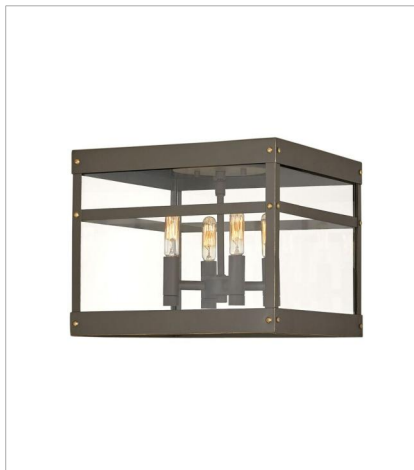

PORTER

A fusion of chic styles makes Porter a design standout. Merging Modern Farmhouse, Industrial, and Arts and Crafts elements, the fine rivet details and a sturdy hanger loop create a stunning and distinctive statement.

FINISH: Oil Rubbed Bronze
GLASS: Clear

2808OZ
LARGE SINGLE TIER
12" W, 31.3" H
Socketed
4-8w Med. LED, 60w Equiv.

2803OZ
MEDIUM FLUSH MOUNT
12" W, 12" H
Socketed
4-5w Cand. LED, 60w Equiv.

2800OZ
MEDIUM WALL MOUNT LANTERN
6" W, 18.5" H
Socketed
1-12w Med. LED, 100W Equiv.

2804OZ
LARGE WALL MOUNT LANTERN
6.5" W, 22" H
Socketed
1-12w Med. LED, 100W Equiv.

2805OZ
LARGE WALL MOUNT LANTERN
7.5" W, 25" H
Socketed
1-12w Med. LED, 100W Equiv.

2806OZ
EXTRA SMALL WALL MOUNT LANTERN
5.5" W, 13" H
Socketed
1-12w Med. LED, 100W Equiv.

FINISH: Oil Rubbed Bronze
GLASS: Clear

2807OZ
LARGE WALL MOUNT LANTERN
9.5" W, 29" H
Socketed
1-12w Med. LED, 60w Equiv.

2809OZ
EXTRA LARGE WALL MOUNT LANTERN
12" W, 35.3" H
Socketed
4-8w Med. LED, 60w Equiv.