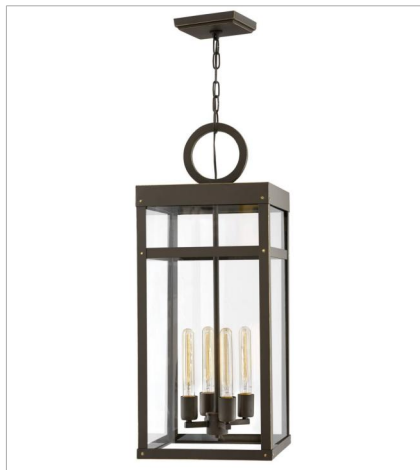

PORTER

A fusion of chic styles makes Porter a design standout. Merging Modern Farmhouse, Industrial, and Arts and Crafts elements, the fine rivet details and a sturdy hanger loop create a stunning and distinctive statement.

FINISH: Oil Rubbed Bronze
GLASS: Clear

2808OZ
LARGE SINGLE TIER
12" W, 31.3" H
Socketed
4-8w Med. LED, 60w Equiv.

2803OZ
MEDIUM FLUSH MOUNT
12" W, 12" H
Socketed
4-5w Cand. LED, 60w Equiv.

2800OZ
MEDIUM WALL MOUNT LANTERN
6" W, 18.5" H
Socketed
1-12w Med. LED, 100W Equiv.

2804OZ
LARGE WALL MOUNT LANTERN
6.5" W, 22" H
Socketed
1-12w Med. LED, 100W Equiv.

2805OZ
LARGE WALL MOUNT LANTERN
7.5" W, 25" H
Socketed
1-12w Med. LED, 100W Equiv.

2806OZ
EXTRA SMALL WALL MOUNT LANTERN
5.5" W, 13" H
Socketed
1-12w Med. LED, 100W Equiv.

FINISH: Oil Rubbed Bronze
GLASS: Clear

2807OZ
LARGE WALL MOUNT LANTERN
9.5" W, 29" H
Socketed
1-12w Med. LED, 60w Equiv.

2809OZ
EXTRA LARGE WALL MOUNT LANTERN
12" W, 35.3" H
Socketed
4-8w Med. LED, 60w Equiv.