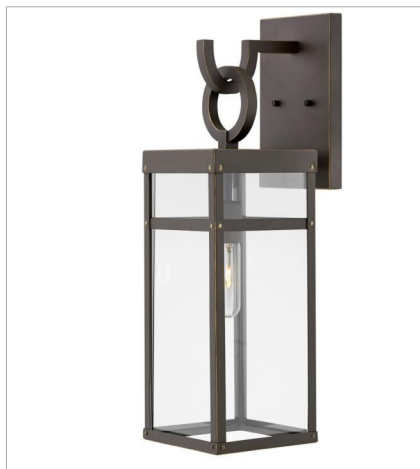

PORTER

A fusion of chic styles makes Porter a design standout. Merging Modern Farmhouse, Industrial, and Arts and Crafts elements, the fine rivet details and a sturdy hanger loop create a stunning and distinctive statement.

FINISH: Oil Rubbed Bronze
GLASS: Clear

2808OZ
LARGE SINGLE TIER
12" W, 31.3" H
Socketed
4-8w Med. LED, 60w Equiv.

2803OZ
MEDIUM FLUSH MOUNT
12" W, 12" H
Socketed
4-5w Cand. LED, 60w Equiv.

2800OZ
MEDIUM WALL MOUNT LANTERN
6" W, 18.5" H
Socketed
1-12w Med. LED, 100W Equiv.

2804OZ
LARGE WALL MOUNT LANTERN
6.5" W, 22" H
Socketed
1-12w Med. LED, 100W Equiv.

2805OZ
LARGE WALL MOUNT LANTERN
7.5" W, 25" H
Socketed
1-12w Med. LED, 100W Equiv.

2806OZ
EXTRA SMALL WALL MOUNT LANTERN
5.5" W, 13" H
Socketed
1-12w Med. LED, 100W Equiv.

FINISH: Oil Rubbed Bronze
GLASS: Clear

2807OZ
LARGE WALL MOUNT LANTERN
9.5" W, 29" H
Socketed
1-12w Med. LED, 60w Equiv.

2809OZ
EXTRA LARGE WALL MOUNT LANTERN
12" W, 35.3" H
Socketed
4-8w Med. LED, 60w Equiv.