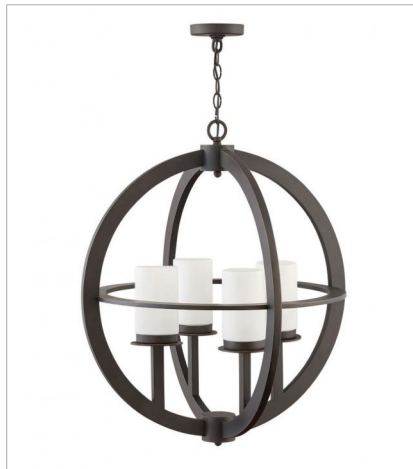

1018OZ
MEDIUM SINGLE TIER
26" W, 29.8" H
Socket
4-100w Med.